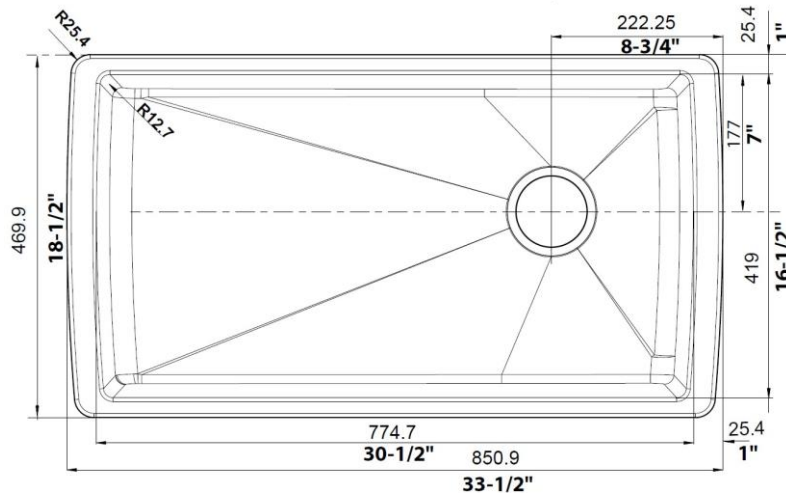

SILGRANIT® Single Bowl Undermount

LUXART®

Product Specifications

Contact your sales representative for more information or visit our website at luxartcollection.com

Revised 03-2017