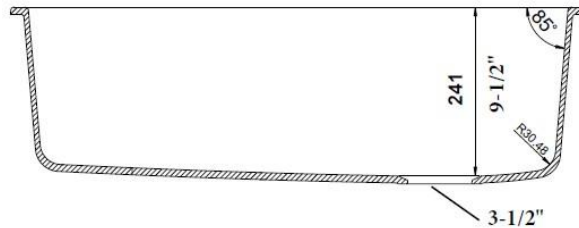

SILGRANIT® Single Bowl Undermount

LUXART®

Product Specifications

Contact your sales representative for more information or visit our website at luxartcollection.com

Revised 03-2017