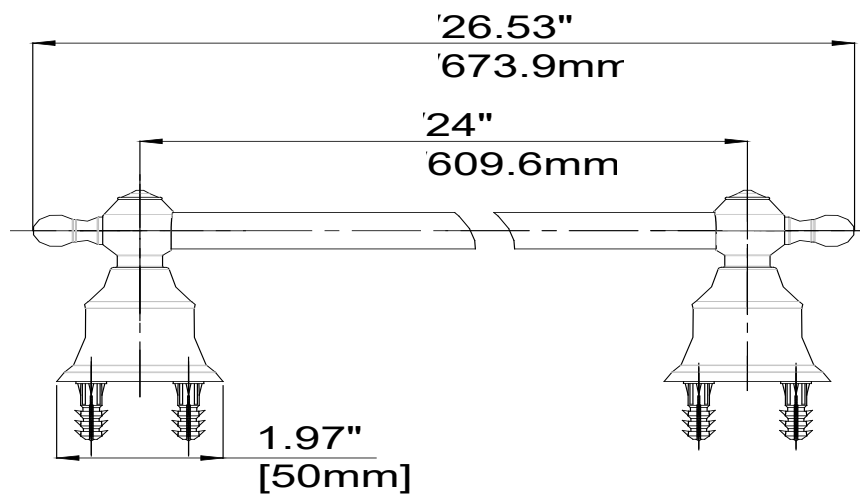

AVAILABLE FINISHES / FINIS OFFERTS / DISTINTOS ACABADOS:

- Polished Chrome / Chrome poli / Cromo lustrado (CP)
- PVD Brushed Nickel / PVD Nickel brossé / PVD Níquel cepillado (BN)
- Oil Rubbed Bronze / Bronze poncé à l'huile / Bronze lustrado al aceite (ORB)
- PVD Polished Nickel / PVD Nickel poli / PVD Níquel lustrado (PN)
- Matte Black / Noir Mat / Negro Mate (BLM)

Contact your sales representative for more information or visit our website at luxartcollection.com