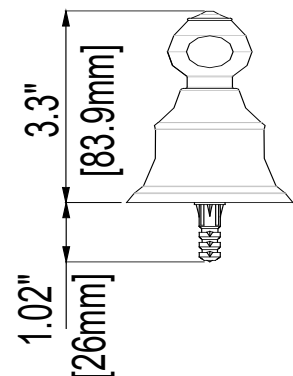

AVAILABLE FINISHES / FINIS OFFERTS / DISTINTOS ACABADOS:

- Polished Chrome / Chrome poli / Cromo lustrado (CP)
- PVD Brushed Nickel / PVD Nickel brossé / PVD Níquel cepillado (BN)
- Oil Rubbed Bronze / Bronze poncé à l'huile / Bronze lustrado al aceite (ORB)
- PVD Polished Nickel / PVD Nickel poli / PVD Níquel lustrado (PN)
- Matte Black / Noir Mat / Negro Mate (BLM)

Contact your sales representative for more information or visit our website at luxartcollection.com