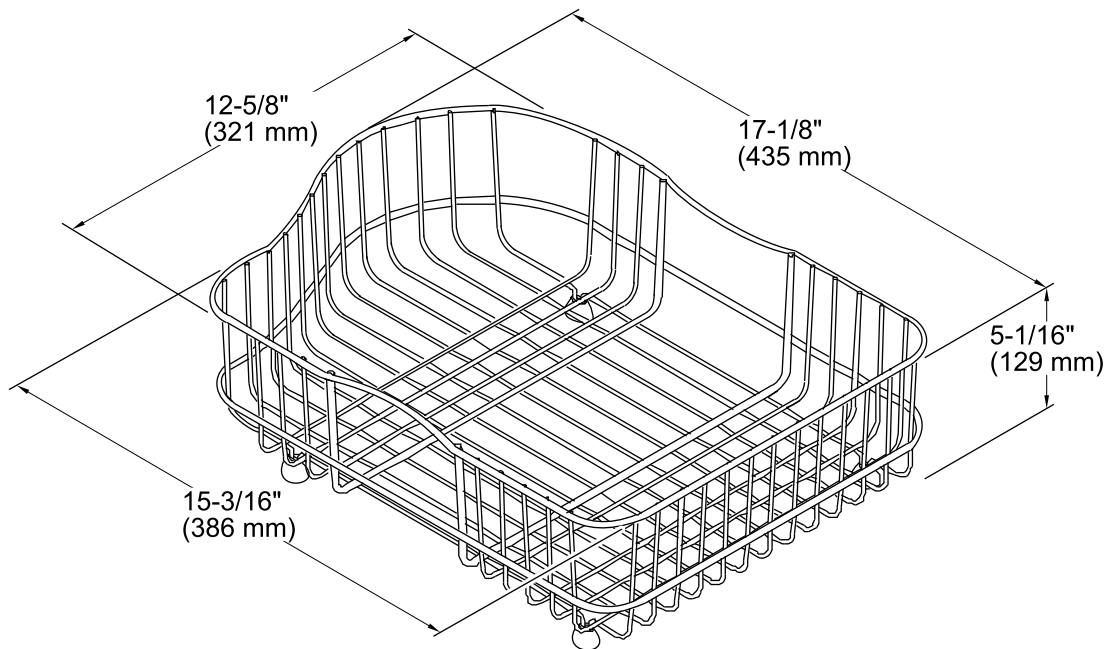

Features

- Fits in the right bowl of the K-5818 Hartland kitchen sink.
- Durable stainless-steel construction.
- Helps protect sink surface from daily wear.
- Dishwasher safe.
- Rubber feet provide added protection.

| | | |
|--|----|-----------------|
|  | ST | Stainless Steel |
|--|----|-----------------|

Technical Information

All product dimensions are nominal.