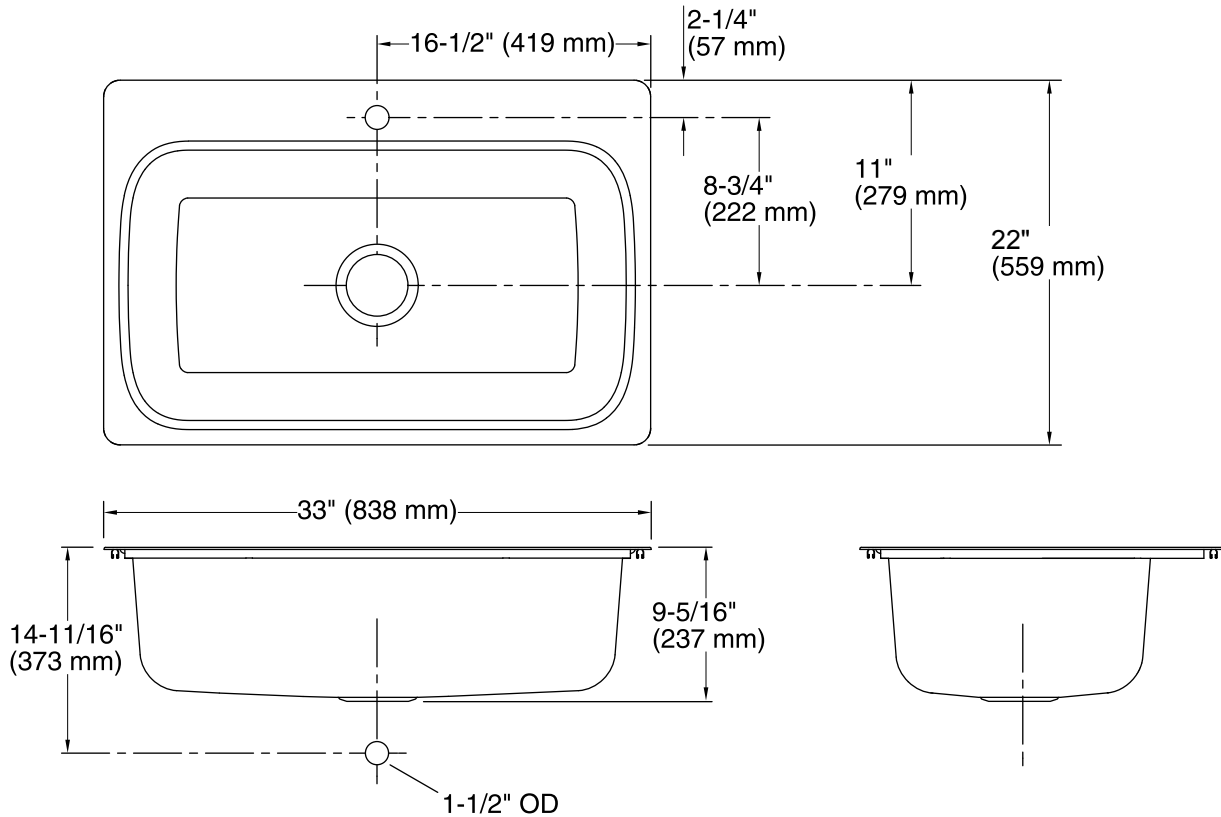

Technical Information

All product dimensions are nominal.

Installation: Top-mount
Min. base cabinet width: 36" (914 mm)

Bowl area (Only): Length: 29-7/16" (748 mm)
Width: 15-11/16" (399 mm)
Bowl depth: 9" (229 mm)
Water depth: 9" (229 mm)

Number of deck holes: 1

Faucet hole(s): 1-7/16" (37 mm)

Drain hole: 3-3/4" (94 mm)

Notes

Install this product according to the installation instructions.