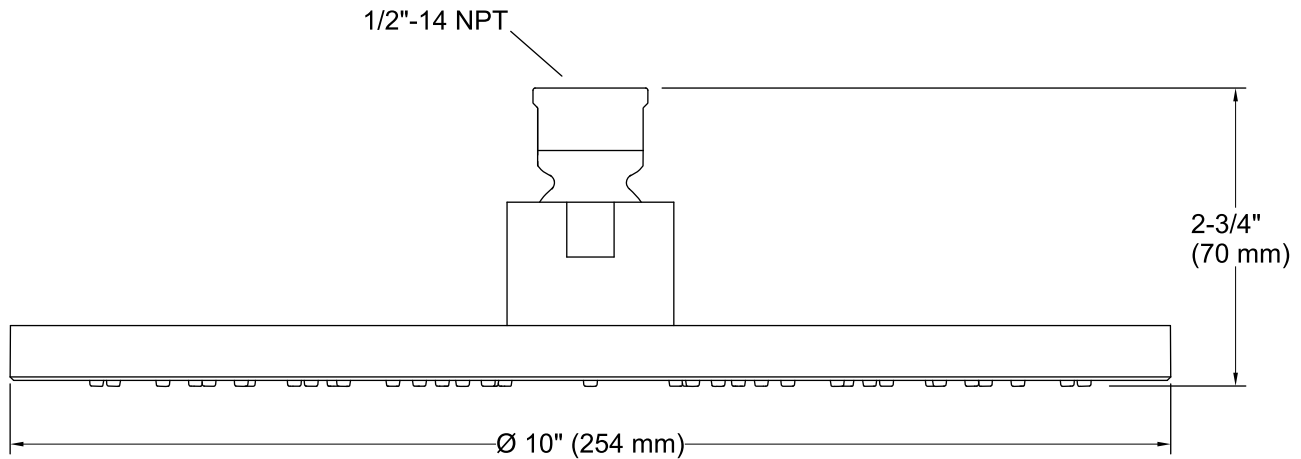

Features

- Single-function Rain showerhead
- MasterClean™ spray nozzles prohibit mineral buildup for easy cleaning
- Katalyst™ Spray Technology with air induction ball joint (patent pending)
- Optimized sprayface for maximum performance
- Solid brass construction
- 2.5 gallon (9.5 L) per minute flow rate
- 1/2" - 14 NPT connection

Technical Information

All product dimensions are nominal.

Notes

Install this product according to the installation instructions.