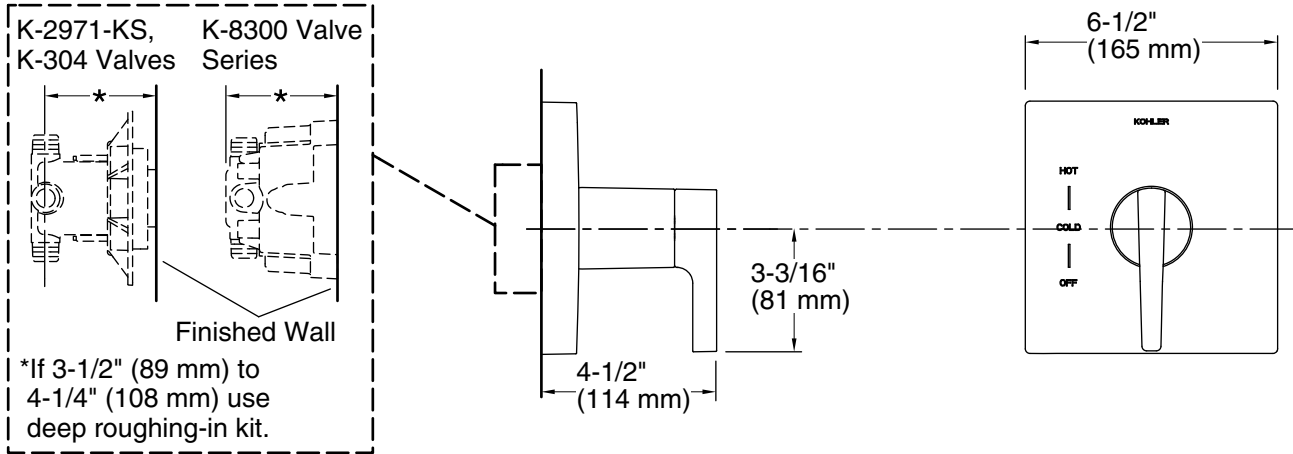

### Available Colors/Finishes

*Color tiles intended for reference only.*

Color	Code	Description
-------	------	-------------

	CP	Polished Chrome
---	----	-----------------

**Technical Information**

All product dimensions are nominal.