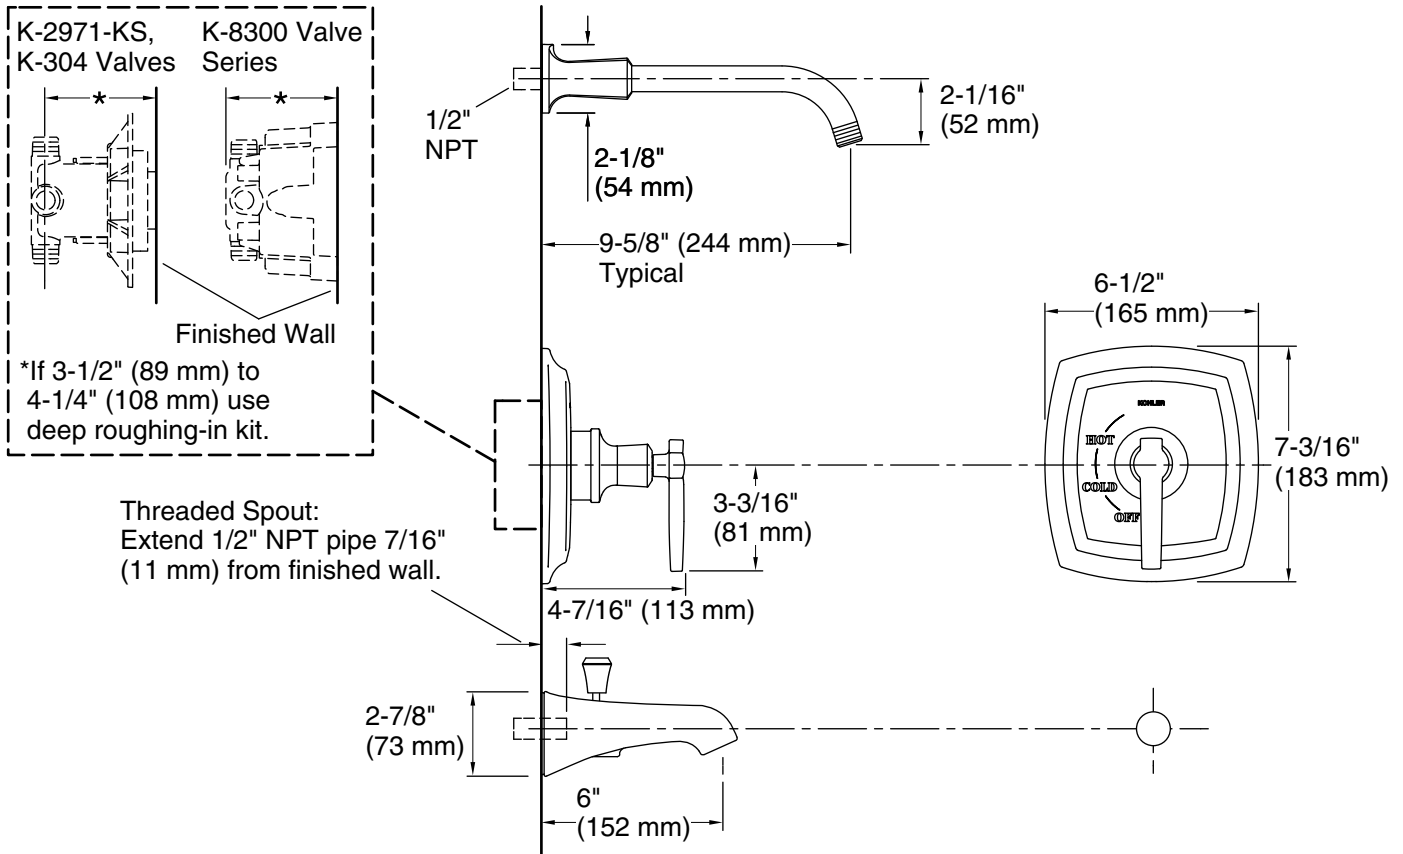

Features

- Includes faceplate with handle, bath spout, shower arm and flange.
- Single handle controls both on/off activation and temperature settings.
- Includes diverter bath spout with 1/2" NPT connection.
- For use with any KOHLER showerhead (sold separately).
- Complements Margaux faucets and accessories.

For the most current Specification Sheet, go to www.kohler.com.

5-30-2021 01:35 - US/CA

THE BOLD LOOK
OF **KOHLER**®

Technical Information

All product dimensions are nominal.

Showerhead/Body Spray:

Rated maximum flow: 2.5 gal/min (9.5 l/min)

Install straight pipe or tube drop of 7" (178 mm) to 18" (457 mm) with single elbow between the valve and wall-mount spout.