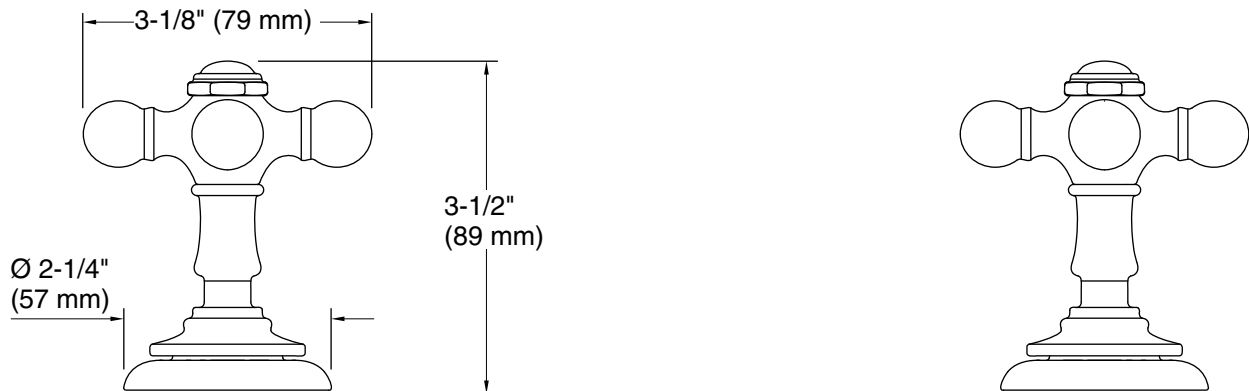

Technical Information

All product dimensions are nominal.

Notes

Install this product according to the installation instructions.

IMPORTANT! Artifacts deck-mount handles are only compatible with the valve included with the Artifacts deck-mount faucets. Do not install to a K-300 bath valve.

ADA compliant when installed to the specific requirements of these regulations.