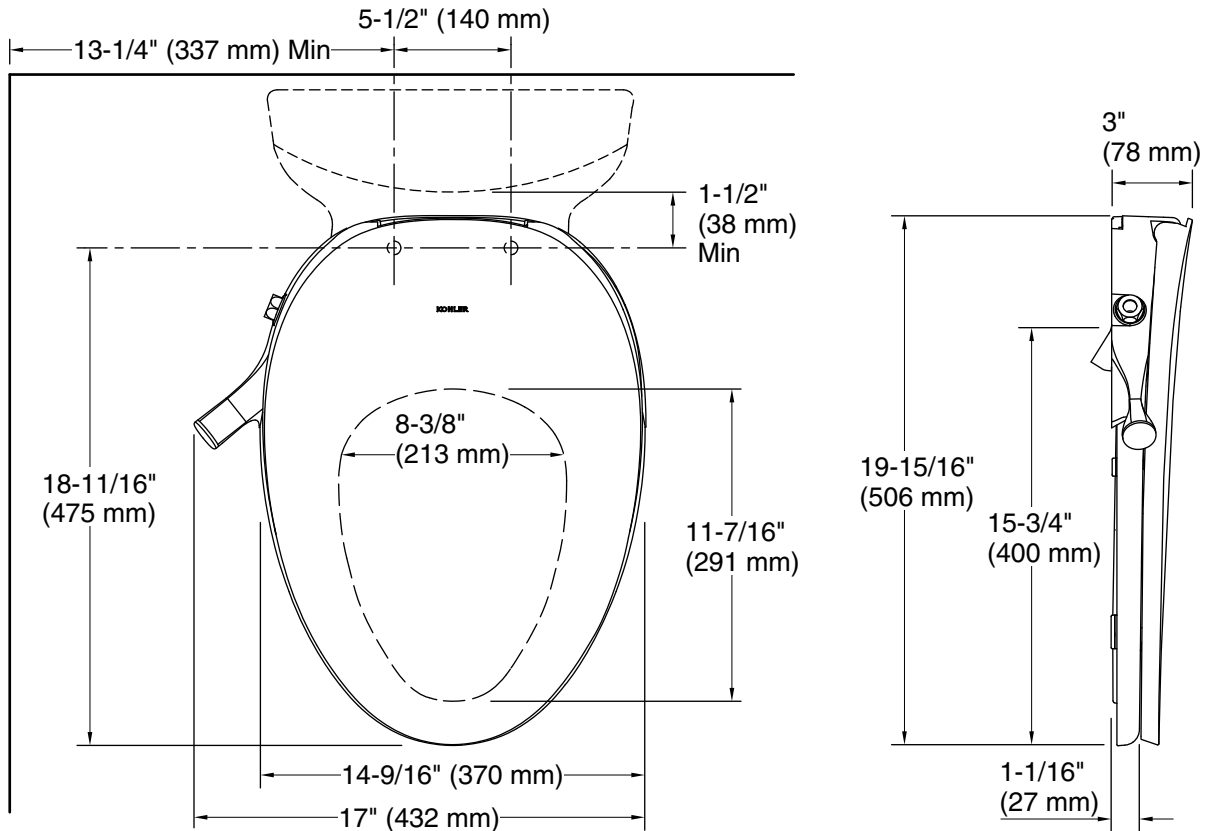

### Installation

- Requires connection to toilet water supply line. All hoses and connections are included.
- Fits most elongated toilets.

### Recommended Products/Accessories

- K-3999 Two-piece elongated 1.28 gpf chair height toilet
- K-3999-RA Two-piece elongated 1.28 gpf chair height toilet
- K-31621 Two-piece elongated 1.28 gpf chair height toilet
- K-31621-RA Two-piece elongated 1.28 gpf chair height toilet

### Included Components

Additional Components:

- Bidet hose
- Mounting hardware
- T-valve

### Technical Information

All product dimensions are nominal.

- Seat shape type: Elongated
- Seat front type: Closed-front
- Seat-mounting holes: 5-1/2" (140 mm)