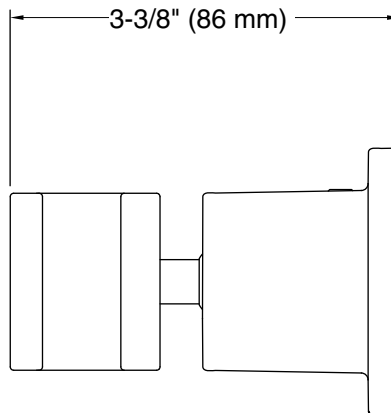

Features

- Bracket pivots and rotates to position handshower at desired angle.
- Ball joint offers smooth, wide-range movement.
- Unique side opening for handshower can be positioned for right- or left-side use.
- Coordinates with other products in the Awaken collection.

Technical Information

All product dimensions are nominal.

Material: Metal

Notes

Install this product according to the installation guide.