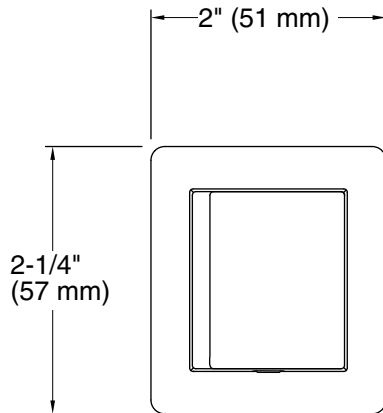

Features

- Bracket pivots and rotates to position handshower at desired angle.
- Ball joint offers smooth, wide-range movement.
- Unique side opening for handshower can be positioned for right- or left-side use.
- Coordinates with other products in the Awaken collection.

Technical Information

All product dimensions are nominal.

Material: Metal

Notes

Install this product according to the installation guide.