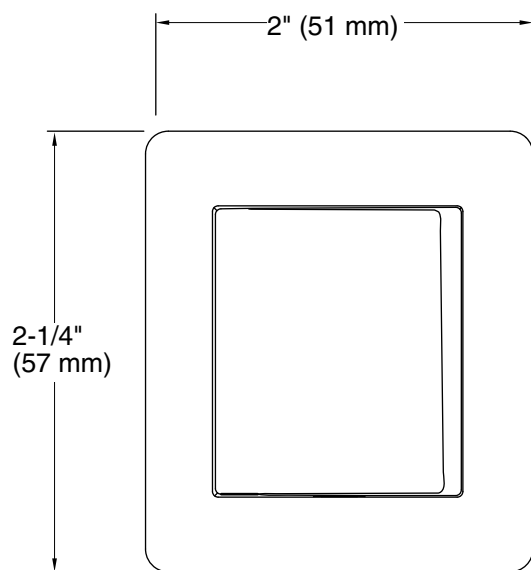

Features

- Unique side opening for handshower.
- Coordinates with other products in the Awaken collection.

Material

- Metal construction.
- KOHLER finishes resist corrosion and tarnishing.

Installation

- Wall-mount.

Technical Information

All product dimensions are nominal.

Material: Metal

Notes

Install this product according to the installation guide.