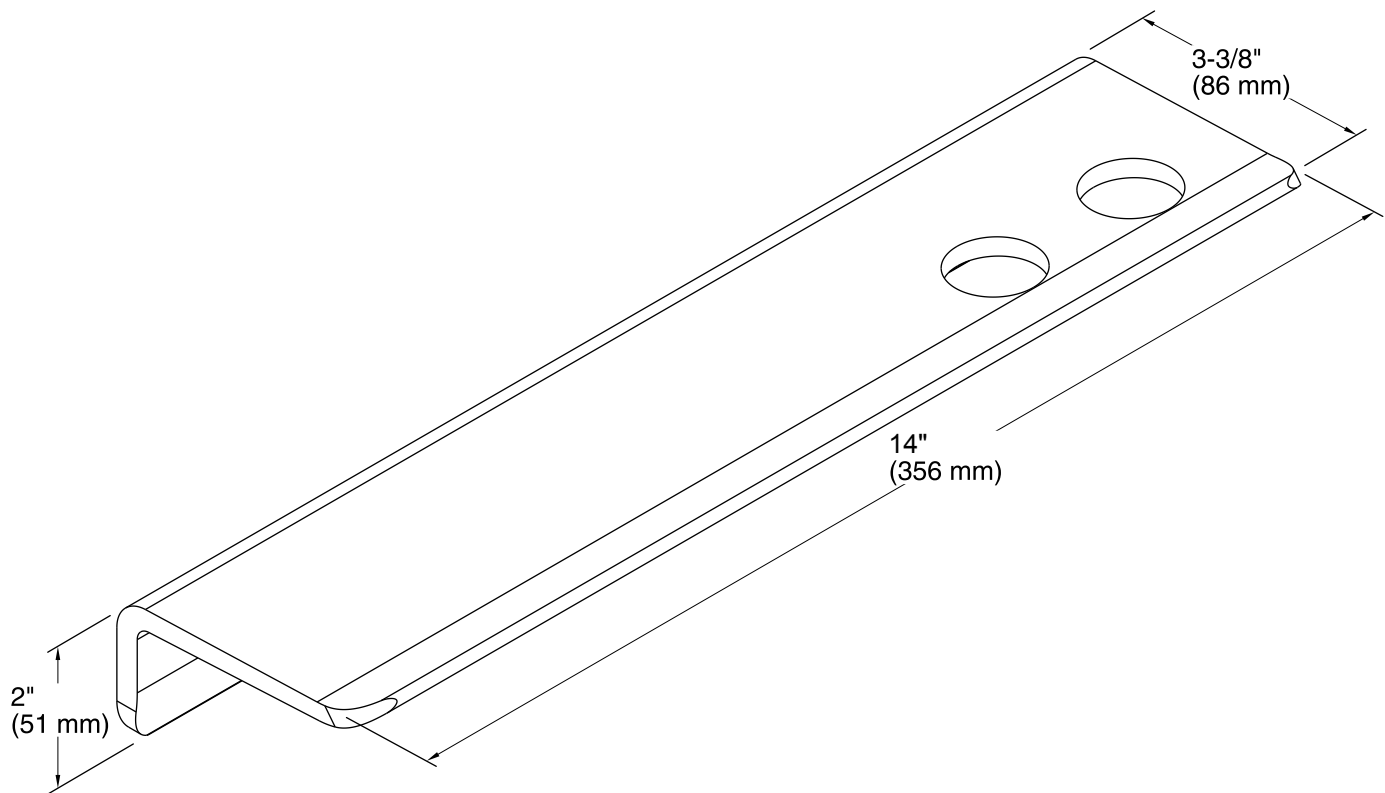

Technical Information

All product dimensions are nominal.

Installation Type: Wall-mount

Material: Anodized Aluminum

Notes

Install this product according to the installation guide.

Requires 2x4 backing to be installed.