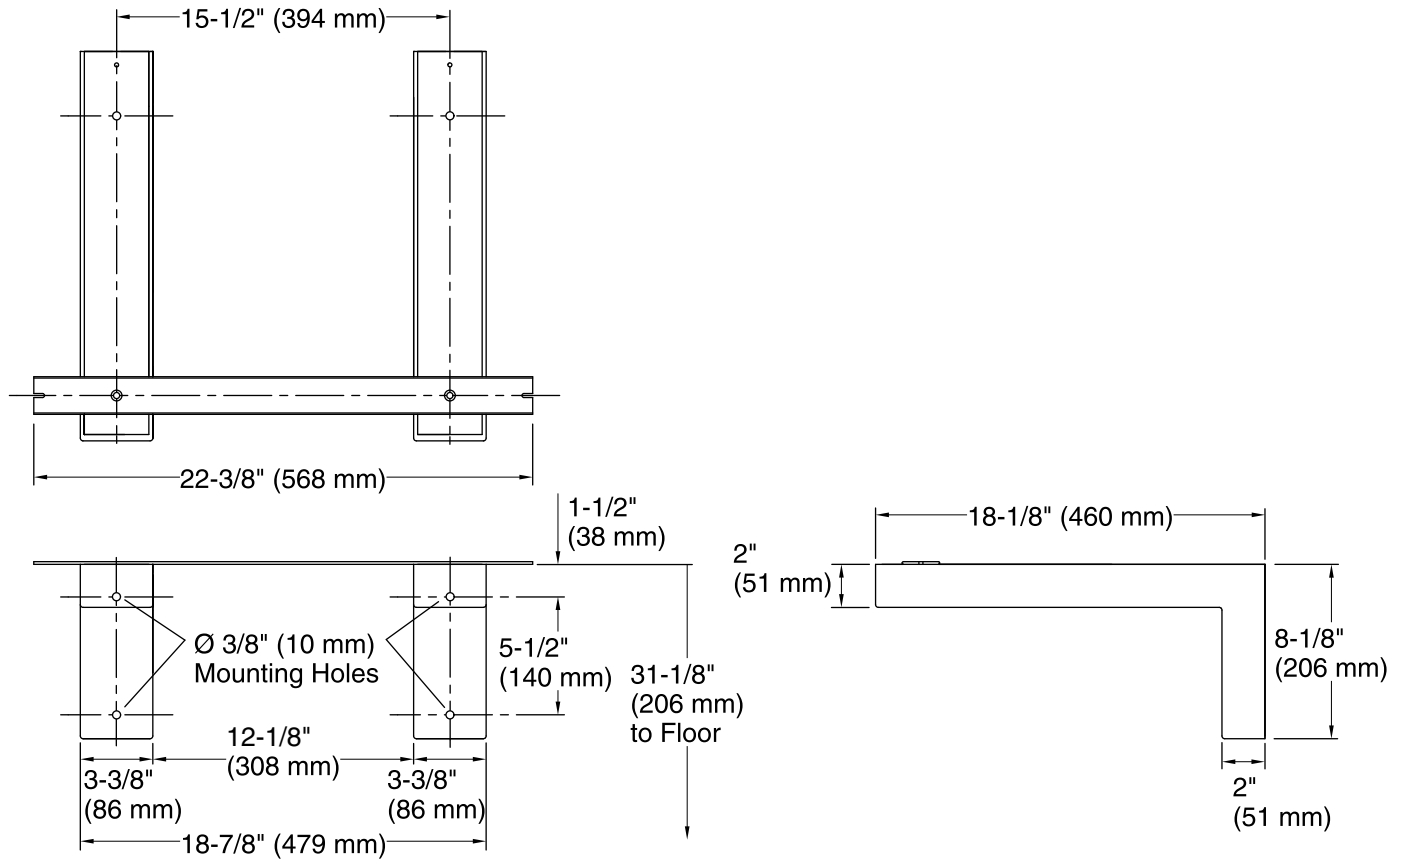

Bathroom Sink Bracket Kit K-9583

Features

- Durable stainless-steel construction.
- For use with K-2313 and K-2334 Purist wet surface sinks and K-2314 and K-2335 Purist wading pool sinks.

Codes/Standards

None Applicable

KOHLER® One-Year Limited Warranty

See website for detailed warranty information.

Technical Information

All product dimensions are nominal.

Material: Stainless Steel