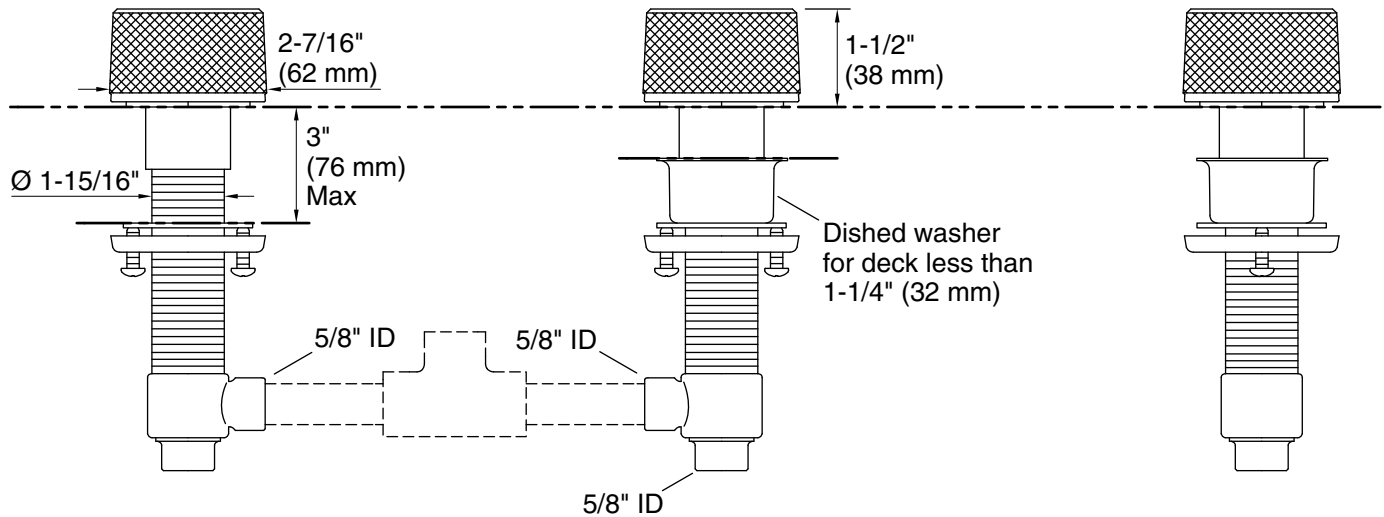

Material

- Premium metal construction.
- KOHLER finishes resist corrosion and tarnishing.

Installation

- Deck-mount.

Required Products/Accessories

K-77985 deck-mount bath spout with Tube design

or

K-77986 deck-mount bath spout with Ribbon design

or

K-77987 deck-mount bath spout with Row design

Codes/Standards

ASME A112.18.1/CSA B125.1

KOHLER® Faucet Lifetime Limited Warranty

See website for detailed warranty information.

Available Colors/Finishes

Color tiles intended for reference only.

Color	Code	Description
	CP	Polished Chrome
	SN	Vibrant® Polished Nickel
	BL	Matte Black
	RGD	Vibrant Rose Gold

Technical Information

All product dimensions are nominal.

Drain included: No

Notes

Install this product according to the installation instructions.