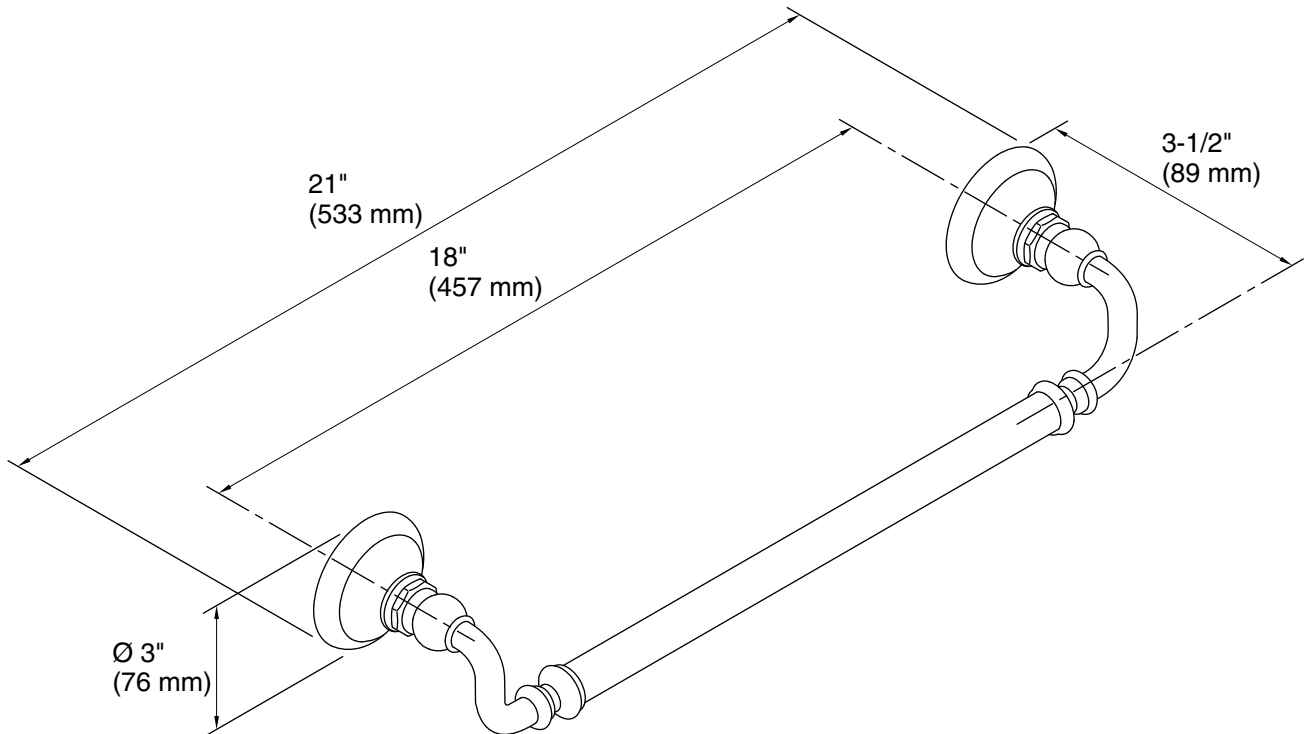

## Technical Information

All product dimensions are nominal.

Installation Type: Wall-mount

Material: Metal