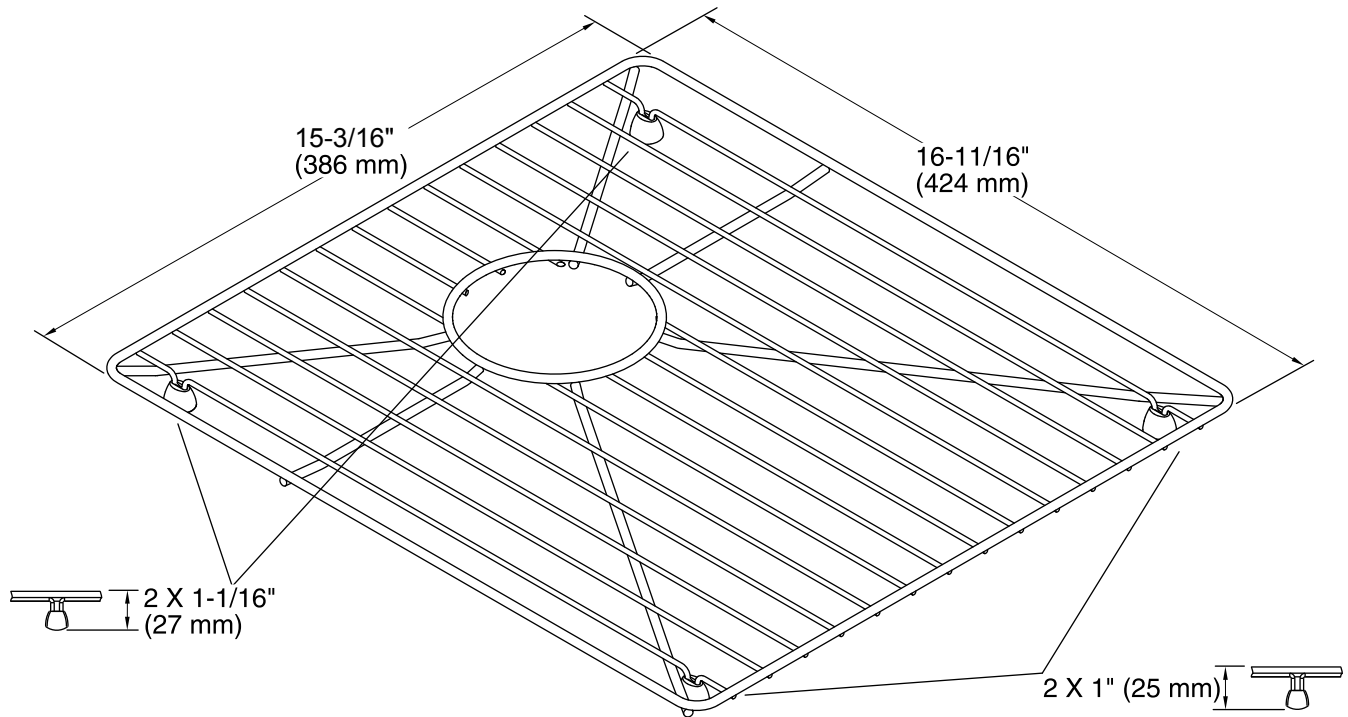

Features

- Dimensions: 15-1/5" x 16-7/10"
- Fits in either basin of the K-3944 Vault double equal apron-front sink

Codes/Standards

None Applicable

KOHLER® One-Year Limited Warranty

See website for detailed warranty information.

Available Colors/Finishes

Color tiles intended for reference only.

Color	Code	Description
-------	------	-------------

	ST	Stainless Steel
--	----	-----------------

Technical Information

All product dimensions are nominal.