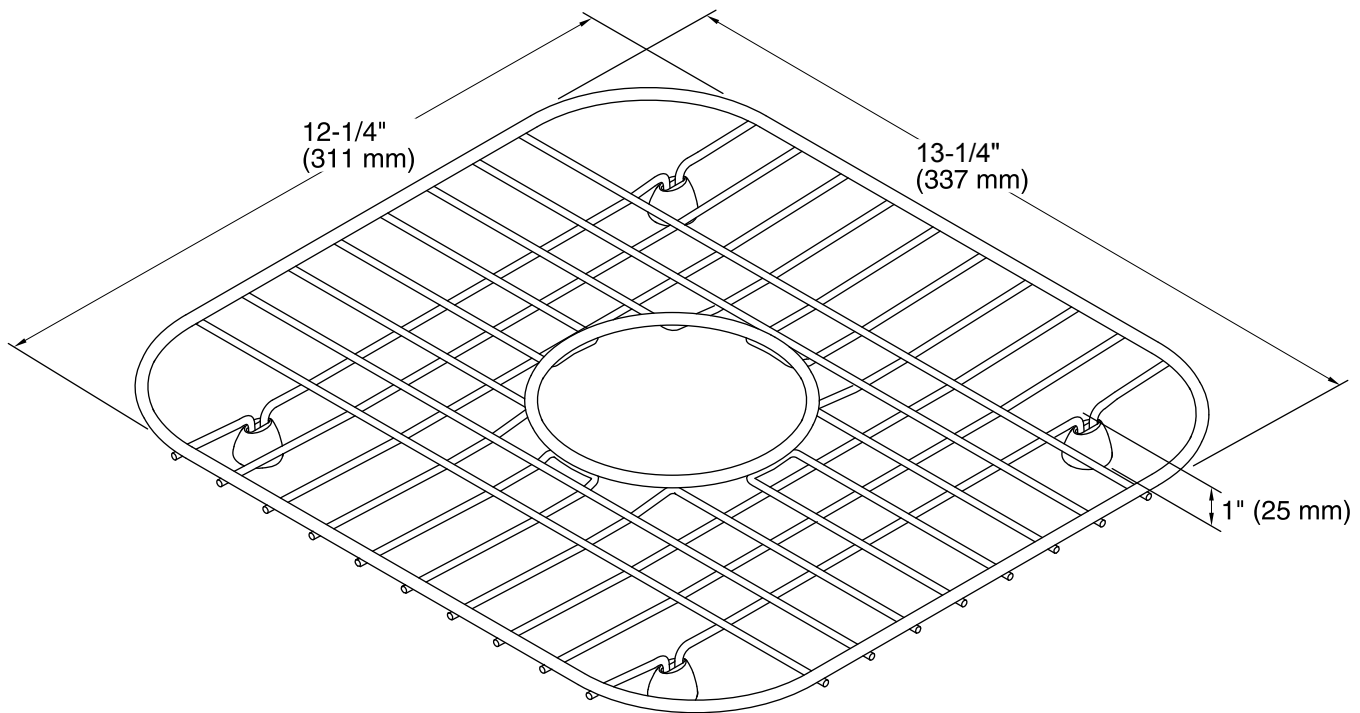

Color	Code	Description
	ST	Stainless Steel

Technical Information

All product dimensions are nominal.

Material: Stainless Steel