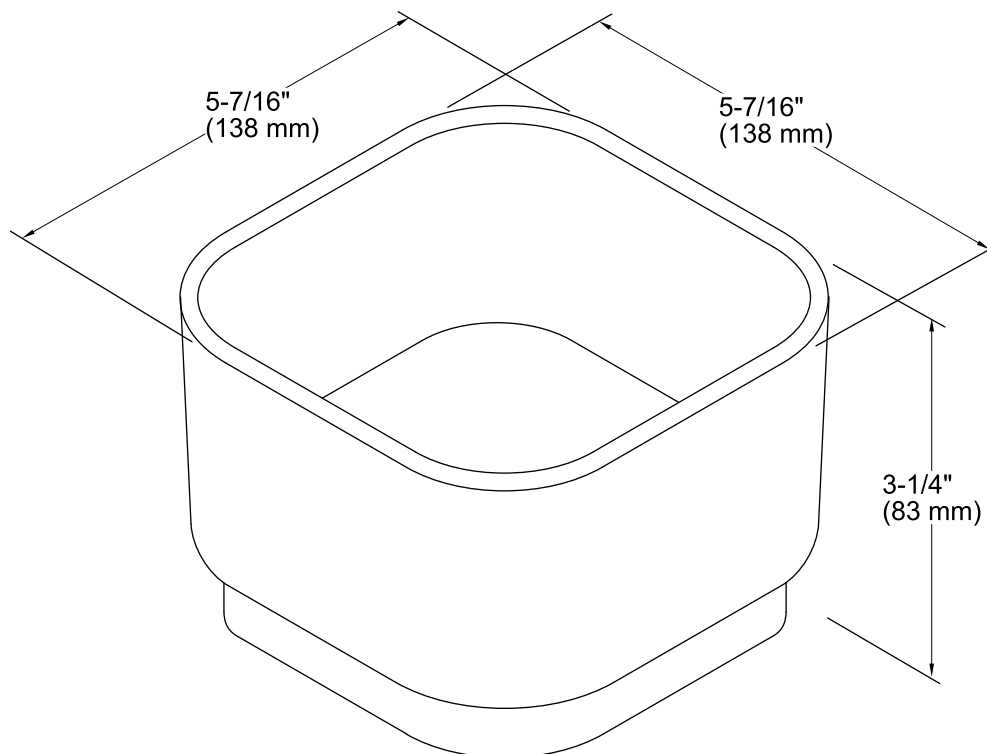

Technical Information

All product dimensions are nominal.

Material: Porcelain