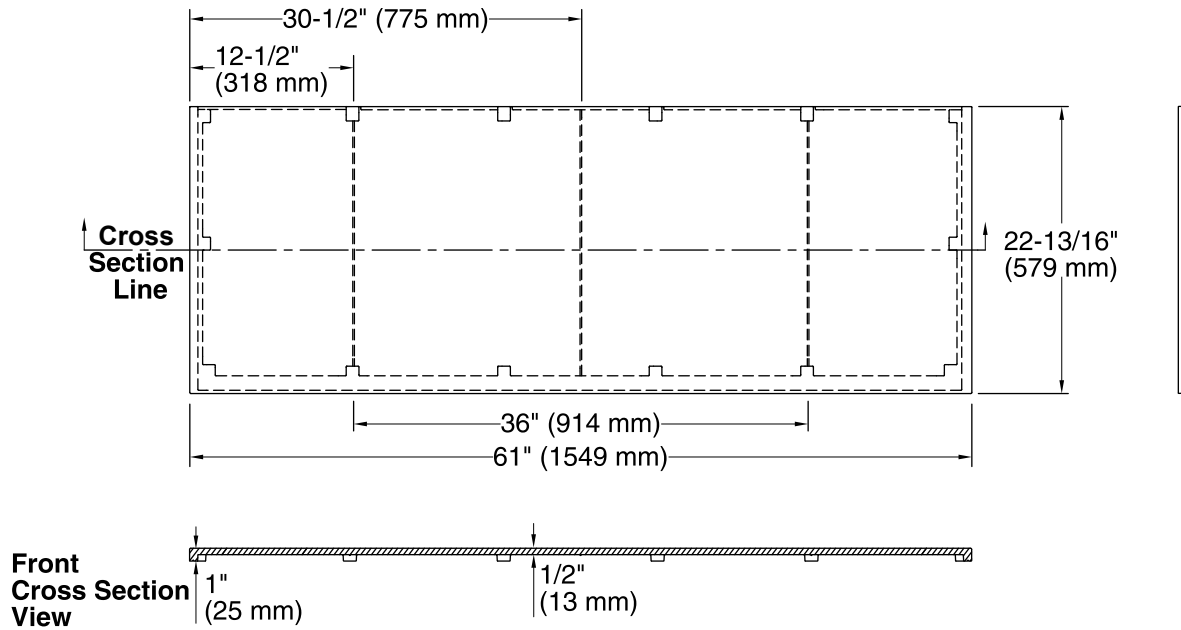

#### Installation

- Vanity top.
- Accommodates single, 4-inch, and 8-inch center faucet configurations.

#### Technical Information

All product dimensions are nominal.

Installation: Vanity top/ITB