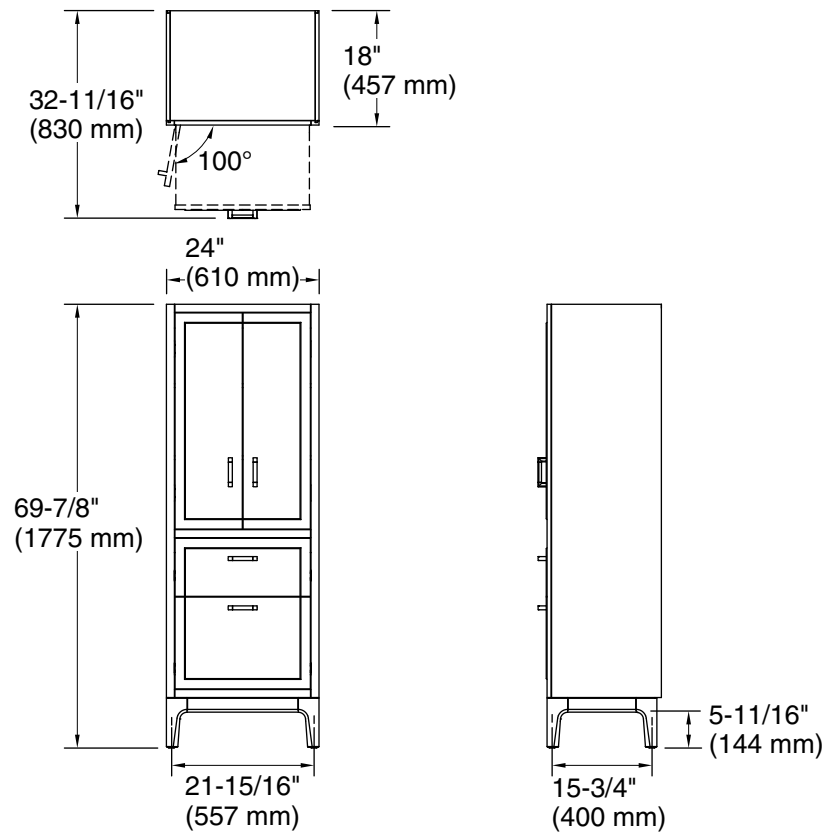

## Features

- Two full-extension 12¾" (325 mm) drawers with soft-close side-mount slides.
- 18" (457 mm) cabinet interior with two shelves provides ample storage space.
- Three-way adjustable soft-close door hinges with 100° opening capability for easy cabinet access.
- Finish-matched cabinet interior.
- Customize your storage with optional accessories such as floor liners, drawer organizers, and perfectly sized containers (sold separately).
- Coordinates with K-33558 upgraded hardware finishes (sold separately).

## Included Components

Additional Components:

Wall mounting hardware

### Technical Information

All product dimensions are nominal.