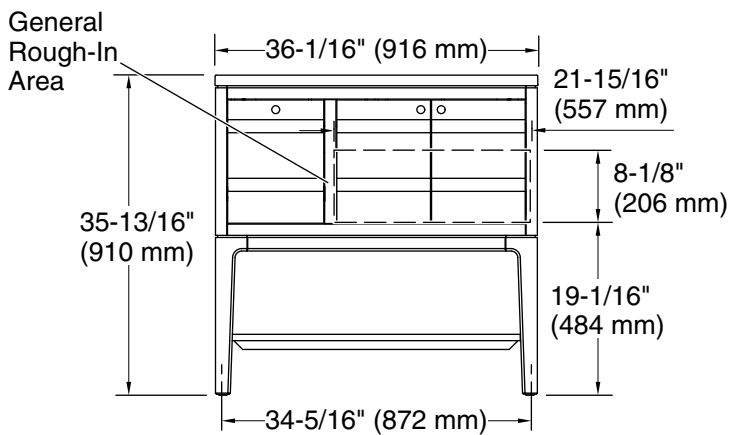

### Features

- One full-extension 12¾" (325 mm) drawer with soft-close side-mount slides.
- Three-way adjustable soft-close door hinges with 100° opening capability for easy cabinet access.
- 18" (457 mm) cabinet interior provides ample storage space.
- Finish-matched cabinet interior offers generous clearance for plumbing.
- Quartz vanity top adds beauty and long-lasting durability.
- Customize your storage with optional accessories such as floor liners, drawer organizers, and perfectly sized containers (sold separately).
- Coordinates with K-33529 upgraded hardware finishes, K-25816 quartz backsplash, and K-25819 quartz side splash (sold separately).

## Technical Information

All product dimensions are nominal.