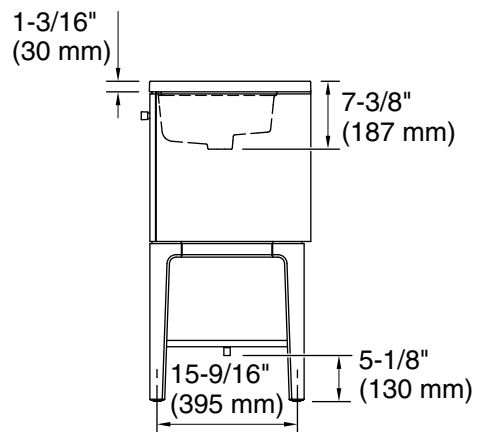

### Features

- One full-extension 12¾" (325 mm) drawer with soft-close side-mount slides.
- Three-way adjustable soft-close door hinges with 100° opening capability for easy cabinet access.
- 18" (457 mm) cabinet interior provides ample storage space.
- Finish-matched cabinet interior offers generous clearance for plumbing.
- Quartz vanity top adds beauty and long-lasting durability.
- Customize your storage with optional accessories such as floor liners, drawer organizers, and perfectly sized containers (sold separately).
- Coordinates with K-33529 upgraded hardware finishes, K-25816 quartz backsplash, and K-25819 quartz side splash (sold separately).

## Technical Information

All product dimensions are nominal.