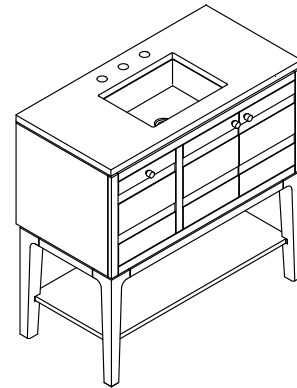

Features

- One full-extension 12¾" (325 mm) drawer with soft-close side-mount slides.
- Three-way adjustable soft-close door hinges with 100° opening capability for easy cabinet access.
- 18" (457 mm) cabinet interior provides ample storage space.
- Finish-matched cabinet interior offers generous clearance for plumbing.
- Quartz vanity top adds beauty and long-lasting durability.
- Customize your storage with optional accessories such as floor liners, drawer organizers, and perfectly sized containers (sold separately).
- Coordinates with K-33529 upgraded hardware finishes, K-25816 quartz backsplash, and K-25819 quartz side splash (sold separately).

Material

- Solid wood and moisture-resistant MDF.
- Painted exterior.

Installation

- Can be installed with legs or wall-hung.
- Easy installation – no special tools required.
- Separate vanity top makes for simplified installation.

Recommended Products/Accessories

K-25816 4" x 36" quartz backsplash
K-27935
K-33585
K-33586
K-33587
K-33588
K-27933

Optional Products/Accessories

K-33528-ASB 28" x 24" wall cabinet
K-33529 cabinet knob
K-25819 4" x 18" quartz side splash

Codes/Standards

ASME A112.19.2/CSA B45.1
EPA TSCA Title VI
CARB P2

KOHLER® One-Year Limited Warranty

See website for detailed warranty information.