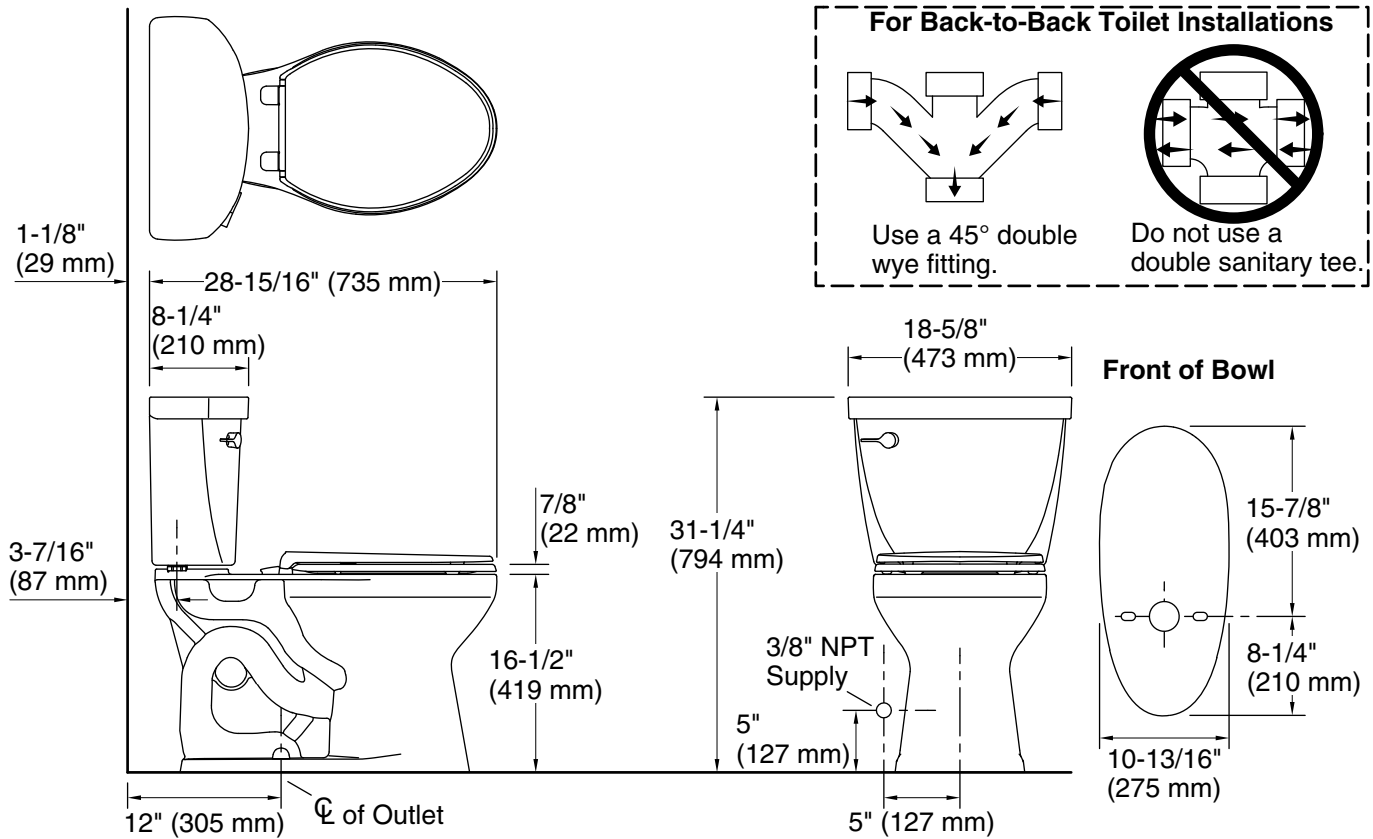

### Features

- Two-piece design.
- Elongated bowl offers added room and comfort.
- Comfort Height® feature offers chair-height seating that makes sitting down and standing up easier for most adults.
- 1.28 gpf (4.8 lpf).
- Left-hand Polished Chrome trip lever.
- 2-1/8" (54 mm) fully-glazed trapway.
- Revolution 360® swirl-flushing technology generates a forceful swirling motion to keep the bowl cleaner, longer.
- Sanitary guard where bowl and tank meet for ease of cleaning.
- Coordinates with other products in the Cimarron collection.

### Installation

- Standard 12" (305 mm) rough-in.
- Seat and supply line sold separately.

### Included Components

Product consists of:

- K-31588 Elongated chair height toilet bowl
- K-31615 1.28 gpf toilet tank

**ADA** **CSA B651** **OBC**

### Technical Information

All product dimensions are nominal.

Waste Outlet:	Floor
Bowl shape:	Elongated
Flush type:	AquaPiston®, Revolution 360®
Trap passageway:	2-1/8" (54 mm)
Water Consumption	
Full:	1.28 gpf (4.8 lpf)
Water surface size:	10-3/8" x 8-1/8" (264 mm x 206 mm)
Rim to water surface:	6-5/8" (168 mm)
Seat-mounting holes:	6-1/2" (165 mm)