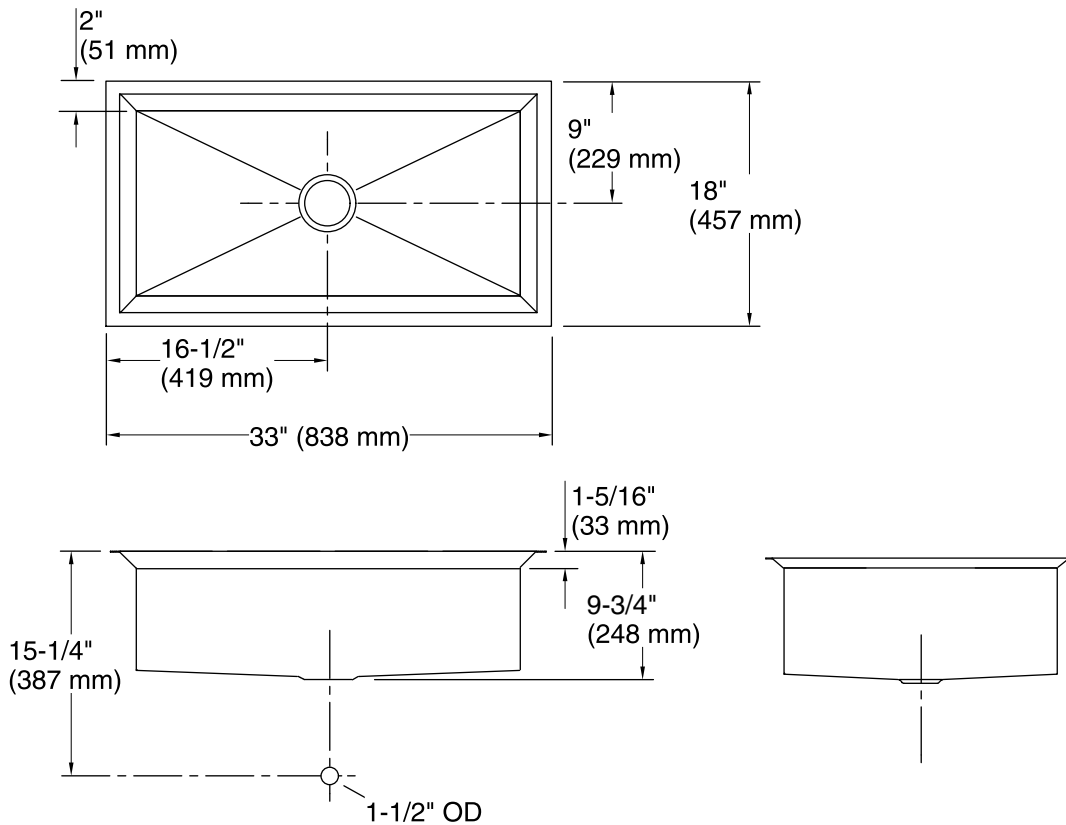

Features

- 36-inch minimum base cabinet width.
- Large single bowl.
- 9-1/2-inch depth.
- No faucet holes.
- SilentShield® sound-absorption technology offers quieter performance.
- Includes installation hardware, bottom sink rack, and bamboo cutting board.

See website for detailed warranty information.

Technical Information

All product dimensions are nominal.

Bowl configuration:	Single
Installation:	Under-mount
Min. base cabinet width:	36" (914 mm)
Bowl area (Only):	Length: 29" (737 mm) Width: 14" (356 mm) Bowl depth: 9-1/2" (241 mm)
Drain hole:	3-5/8" (92 mm)
Template:	1021992-7, required, included