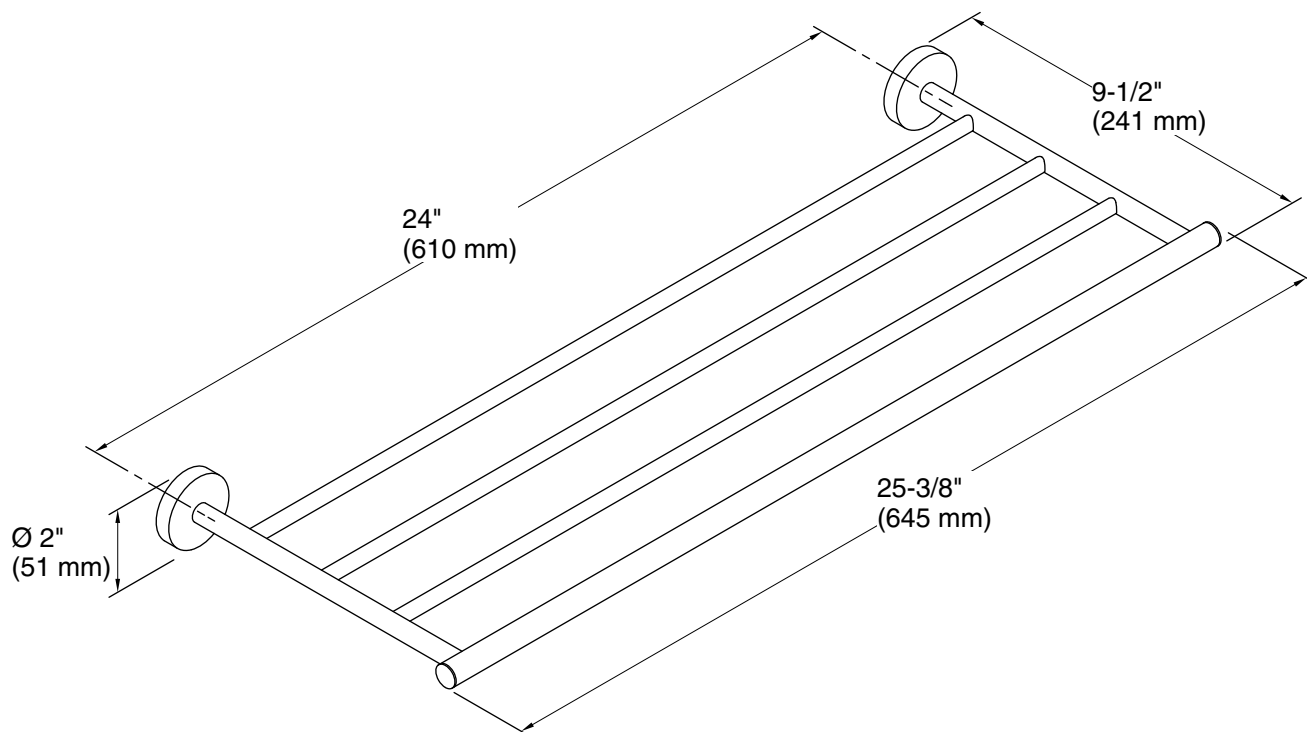

Features

- Coordinates with other items in the Elate collection.

Material

- Premium metal construction for durability and reliability.
- KOHLER finishes resist corrosion and tarnishing.

Installation

- Installation hardware included.

Color	Code	Description
	CP	Polished Chrome
	BN	Vibrant® Brushed Nickel
	BL	Matte Black

Technical Information

All product dimensions are nominal.

Installation Type: Wall-mount

Material: Zinc

Notes

Install this product according to the installation instructions.