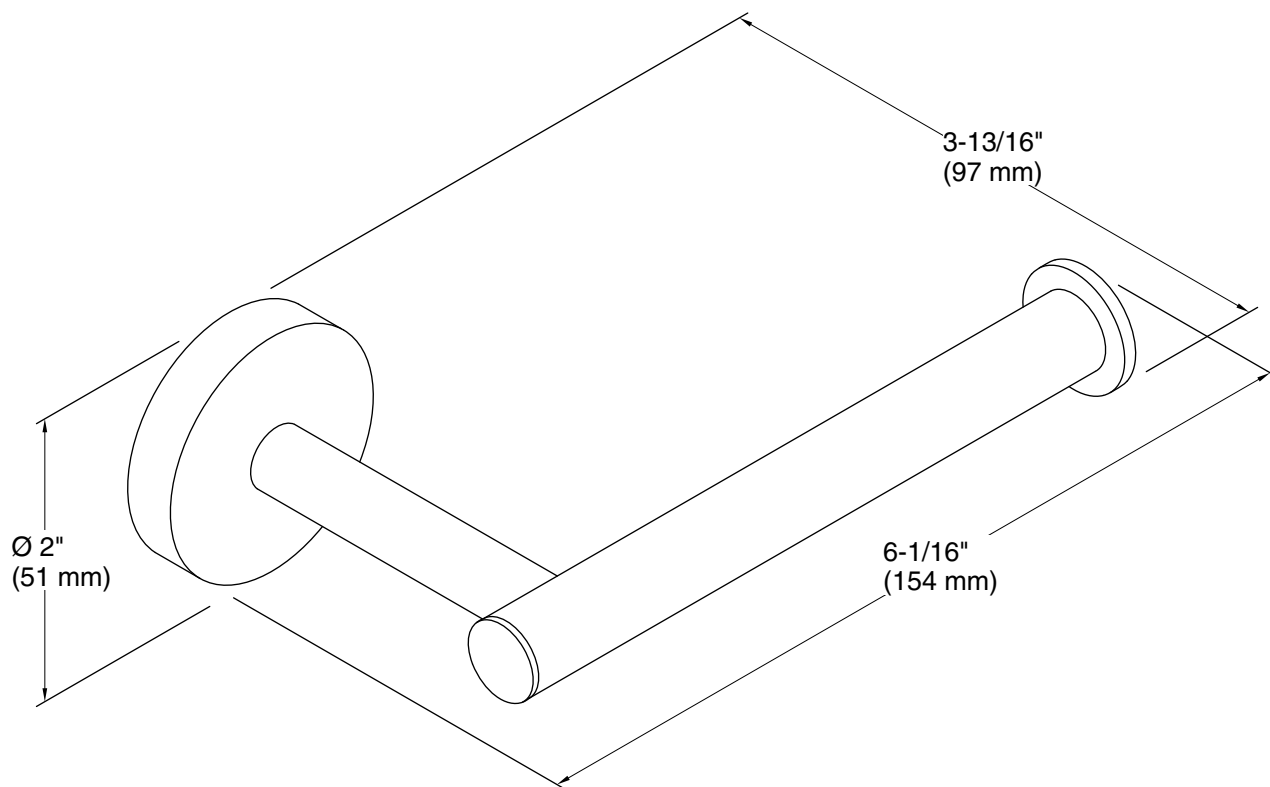

Technical Information

All product dimensions are nominal.

Material: Zinc

Notes

Install this product according to the installation instructions.

CAUTION: Risk of personal injury. Do not install these products in any area where they are likely to be used inadvertently as a grab bar or support bar. These products are not designed or intended for use as a grab bar or support bar.

ADA compliant when installed to the specific requirements of these regulations.