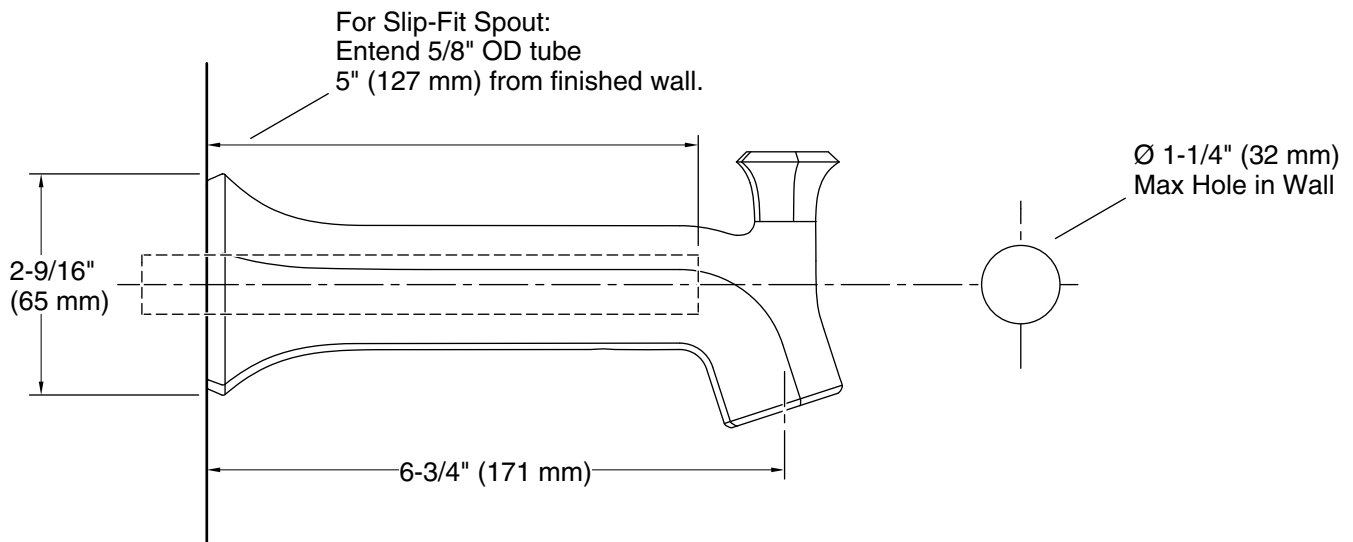

KOHLER Faucets

Wall-mount 8" bath spout with diverter, Straight design

Occasion™

K-27023

Technical Information

All product dimensions are nominal.

Drain included: No