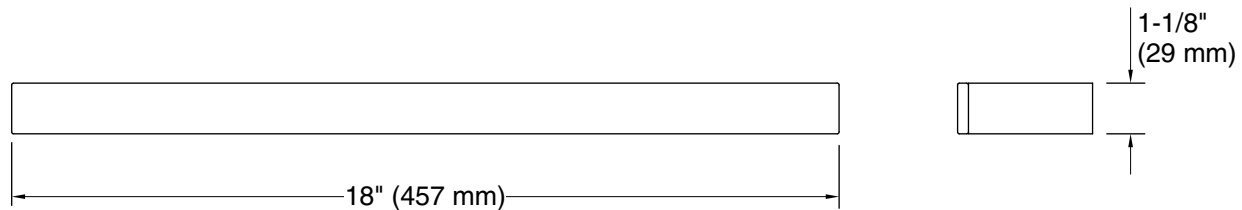

Technical Information

All product dimensions are nominal.

Installation Type: Wall-mount

Material: Zinc, Stainless Steel

Notes

Install this product according to the installation instructions.

CAUTION: Risk of personal injury. Do not install these products in any area where they are likely to be used inadvertently as a grab bar or support bar. These products are not designed or intended for use as a grab bar or support bar.