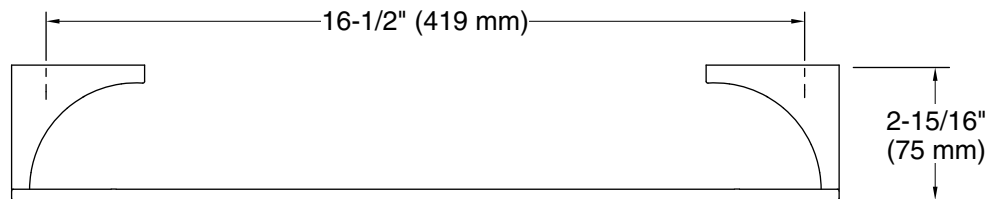

Technical Information

All product dimensions are nominal.

Installation Type: Wall-mount

Material: Zinc, Stainless Steel

Notes

Install this product according to the installation instructions.

CAUTION: Risk of personal injury. Do not install these products in any area where they are likely to be used inadvertently as a grab bar or support bar. These products are not designed or intended for use as a grab bar or support bar.