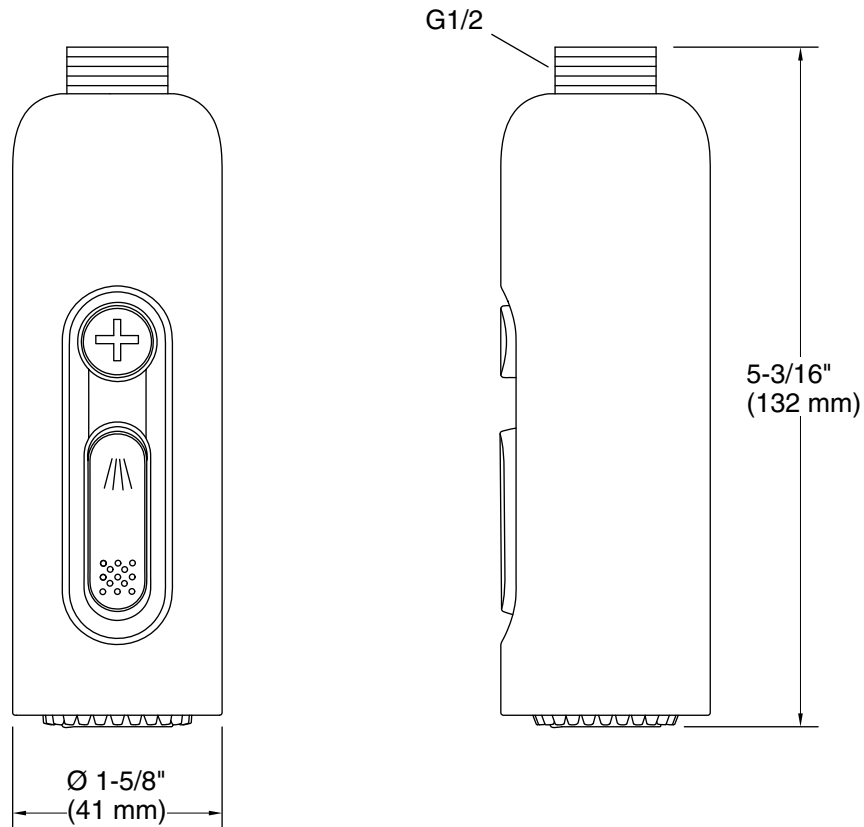

### Features

- Multifunction handshower offers two spray options
- Sweep® spray provides a wide massage stream of fine droplets with moderate pressure
- Cloud spray experience restores with a thick cloud of silky, super-fine water droplets
- MasterClean™ sprayface features an easy-to-clean surface that withstands mineral buildup
- Optimized sprayface for maximum performance
- 1.75 gpm (6.6 lpm) maximum flow rate at 45 psi (3.1 bar)

### Installation

- G 1/2 inlet connection
- Requires shower hose (sold separately)
- Requires wand handshower holder or ceiling-mount dual shower arm (sold separately)
- Not recommended for use with a standard handshower holder

### Technical Information

All product dimensions are nominal.