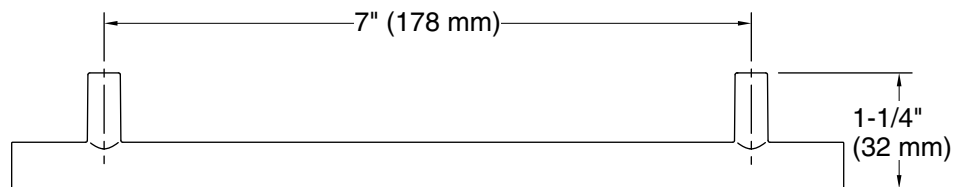

## Technical Information

All product dimensions are nominal.

Installation Type: Cabinet mount

Material: Zinc