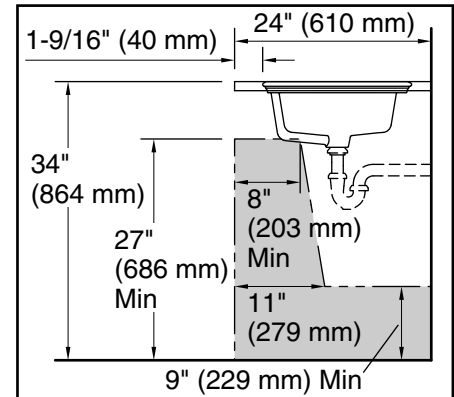

Color Code Description

 0 White

Recommended ADA Installation

Technical Information

All product dimensions are nominal.

Installation: Drop-in

Drain hole: 1-3/4" (45 mm)

Notes