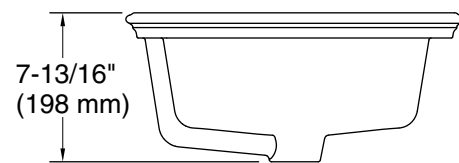

Color Code Description

 0 White

Recommended ADA Installation

Technical Information

All product dimensions are nominal.

Installation: Drop-in

Drain hole: 1-3/4" (45 mm)

Notes