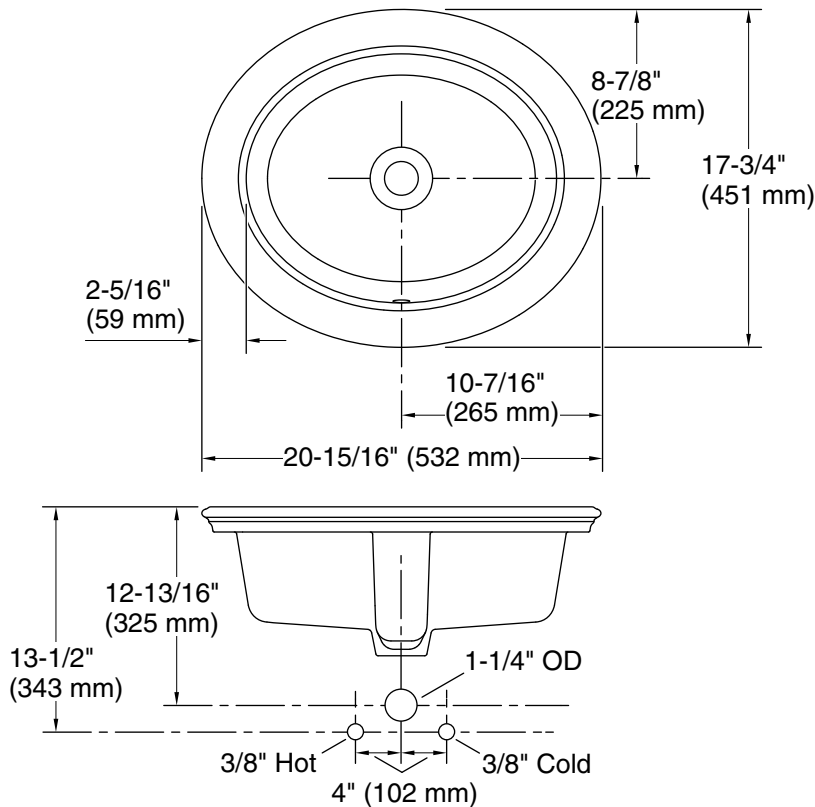

Color Code Description

 0 White

Recommended ADA Installation

Technical Information

All product dimensions are nominal.

Installation: Drop-in

Drain hole: 1-3/4" (45 mm)

Notes