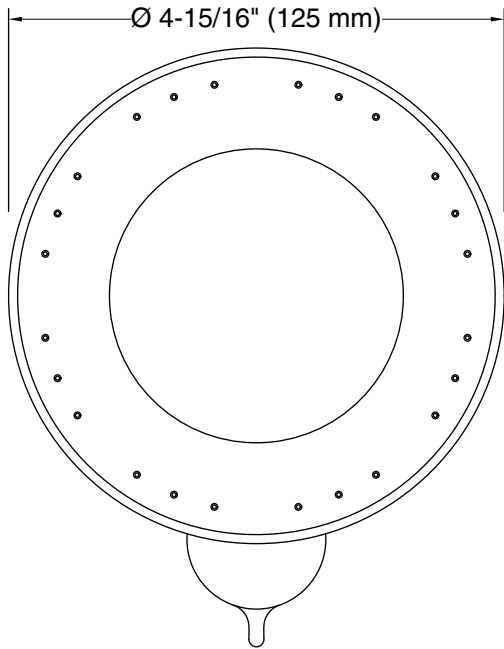

Features

- Wide coverage spray produces an encompassing spray for everyday use.
- Showerhead rotates 360° for customized user height within 4¾" (121 mm).
- 1.5 gpm (5.7 lpm) maximum flow rate showerhead allows you to save water without sacrificing performance or coverage.
- Variable-flow lever lets you adjust from 1.5 gpm (5.7 lpm) down to 0.5 gpm (1.9 lpm) water pause for greater conservation during your shower routine.
- Sprayface resists hard water buildup and is easy to clean.
- Silicone sprayface is easy to clean.

Technical Information

All product dimensions are nominal.

Showerhead/Body Spray:

Rated maximum flow: 1.5 gal/min (5.7 l/min)

flow:

Pressure: 45 psi (3.1 bar)