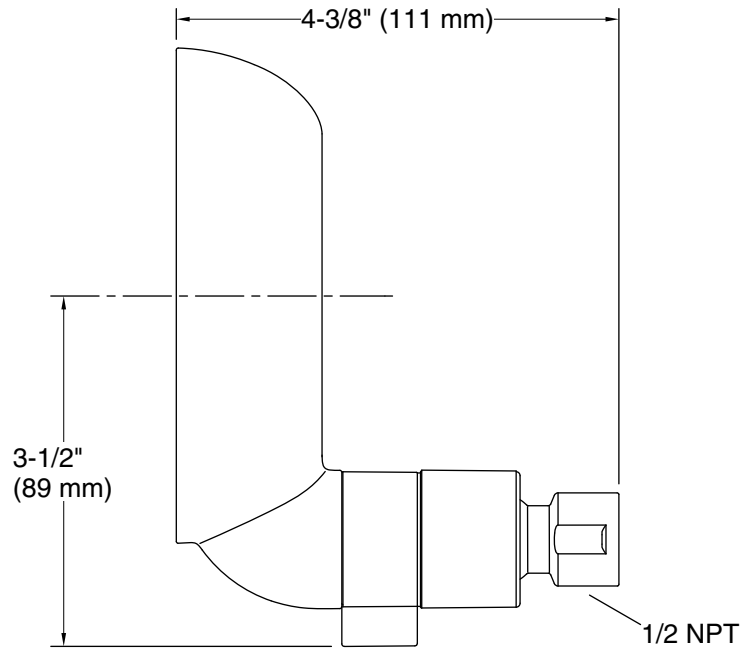

Features

- Wide coverage spray produces an encompassing spray for everyday use.
- Showerhead rotates 360° for customized user height within 4¾" (121 mm).
- 1.5 gpm (5.7 lpm) maximum flow rate showerhead allows you to save water without sacrificing performance or coverage.
- Variable-flow lever lets you adjust from 1.5 gpm (5.7 lpm) down to 0.5 gpm (1.9 lpm) water pause for greater conservation during your shower routine.
- Sprayface resists hard water buildup and is easy to clean.
- Silicone sprayface is easy to clean.

Technical Information

All product dimensions are nominal.

Showerhead/Body Spray:

Rated maximum flow: 1.5 gal/min (5.7 l/min)

flow:

Pressure: 45 psi (3.1 bar)