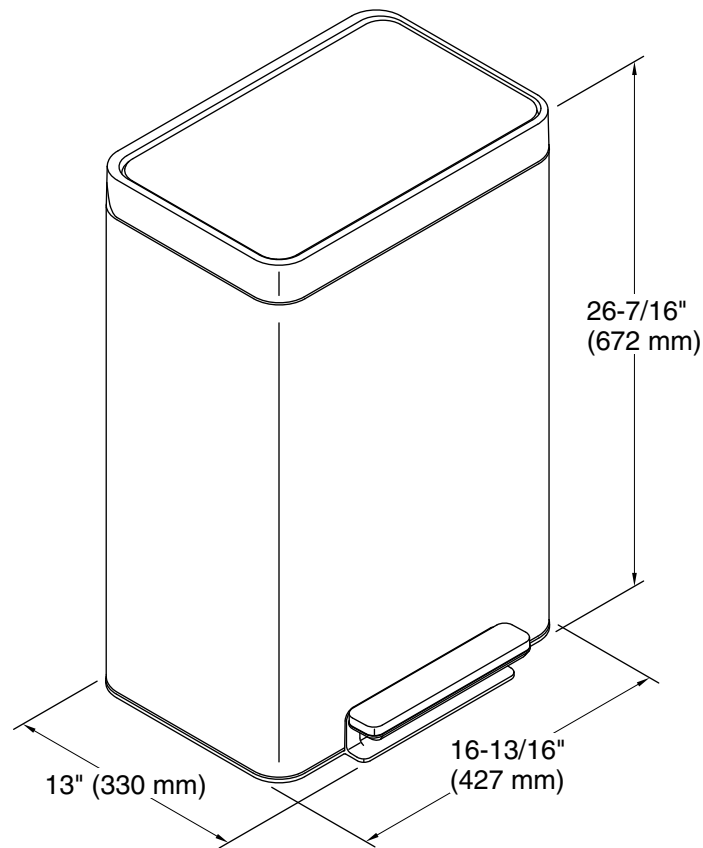

Features

- Designed to fit any brand of 13-gallon (49-liter) trash bag
- Fingerprint-resistant finish stays clean longer
- Hands-free operation with durable metal foot pedal
- Raised liner and rotating, locking rim for easy bag changes
- Quiet-Close™ lid closes gently and silently
- Space-saving profile fits snugly against wall or cabinets
- Hinge design protects wall from scuffs
- Removable plastic liner is easy to clean
- Cleans easily with a microfiber cloth. No need for chemicals or abrasives

Technical Information

All product dimensions are nominal.

Material: Stainless Steel