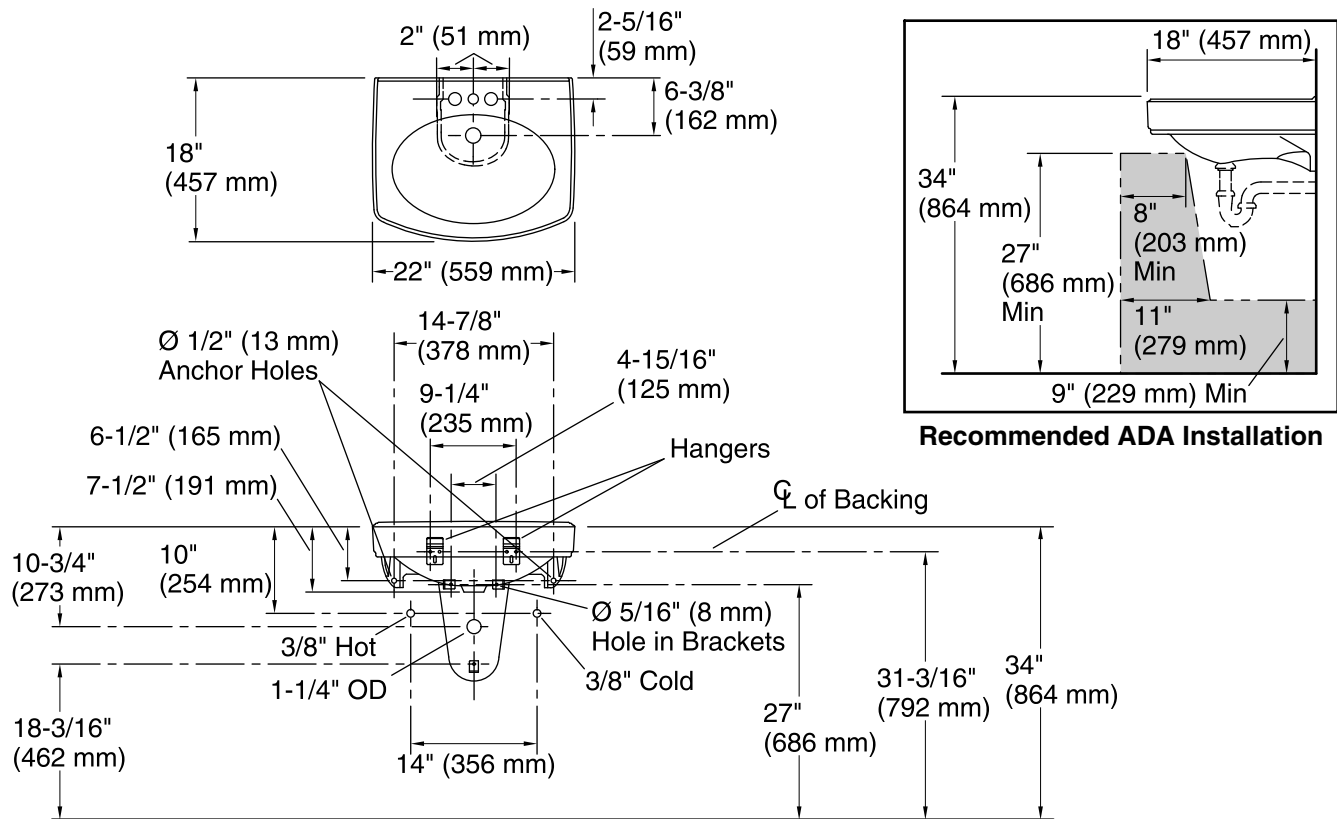

Technical Information

All product dimensions are nominal.

- Bowl configuration: Single
- Installation: Wall-mount
- Bowl area (Only): Length: 18" (457 mm)
  Width: 12" (305 mm)
  Water depth: 4" (102 mm)
- Number of deck holes: 3
- Faucet hole spacing: 4" (102 mm)
- Faucet hole(s): 1-1/4" (32 mm)
- Drain hole: 1-3/4" (44 mm)

Notes

- Install this product according to the installation instructions.
- ADA compliant when installed to the specific requirements of these regulations.