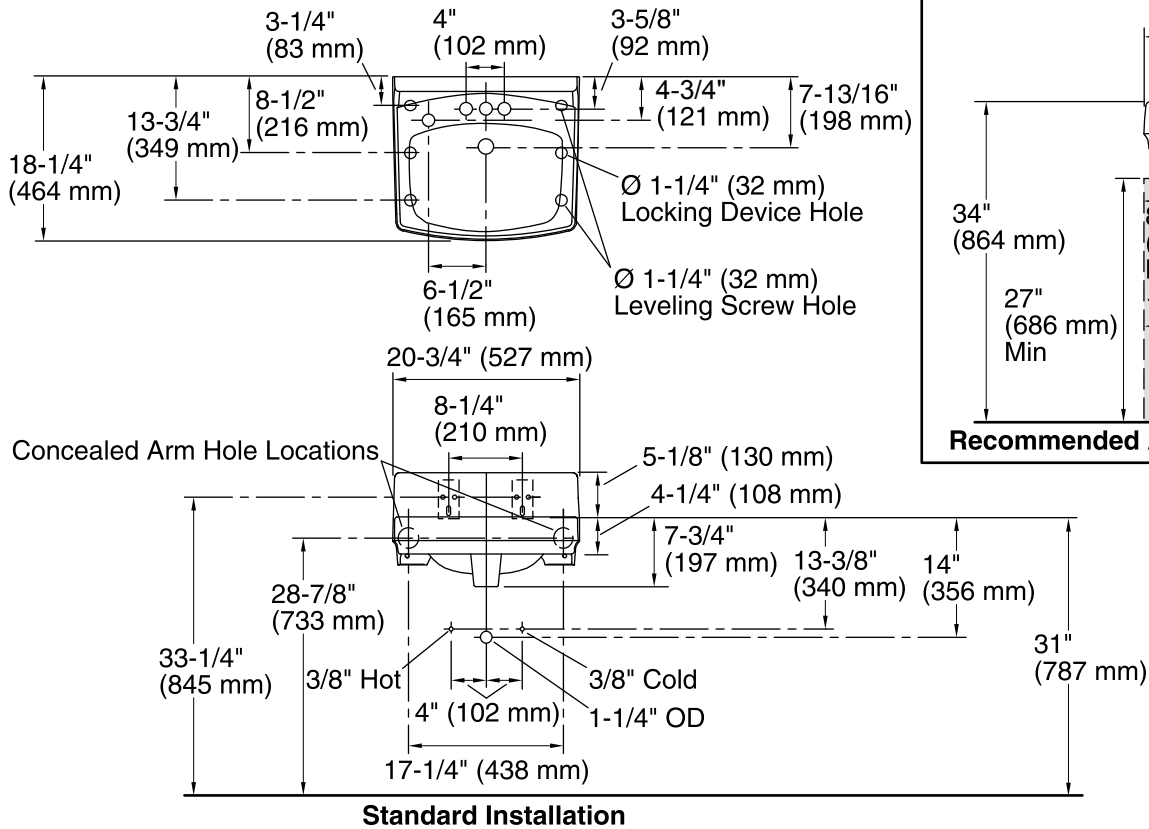

**Greenwich™**  
Wall-Mount Bathroom Sink  
**K-2032-L**

**Features**

- Made from premium materials that withstand high-volume usage
- Constructed of vitreous china
- 20-3/4"L x 18-1/4"W
- Wall-mount installation
- Faucet not included
- Includes wall hanger
- Drilled for concealed arm carrier

### Technical Information

All product dimensions are nominal.

Bowl configuration: Single  
 Installation: Wall-mount  
 Bowl area (Center): Length: 10" (254 mm)  
 Width: 15" (381 mm)  
 With overflow: Yes  
 Water depth: 3-1/4" (83 mm)

Number of deck holes: 4  
 Faucet hole spacing: 4" (102 mm)  
 Faucet hole(s): 1-1/4" (32 mm)  
 Soap/Lotion hole: 1-1/4" (32 mm)  
 Drain hole: 1-3/4" (44 mm)