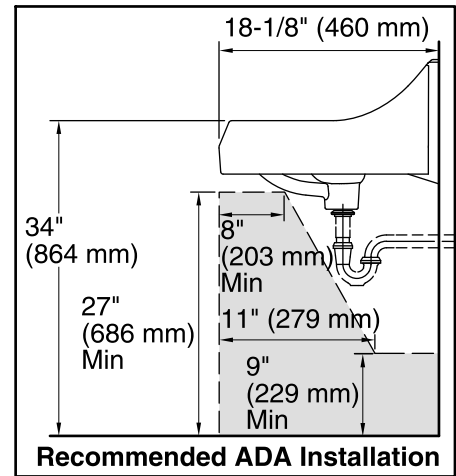

Technical Information

All product dimensions are nominal.

Bowl configuration: Single
Installation: Wall-mount
Bowl area (Only): Length: 16" (406 mm)
Width: 10" (254 mm)
With overflow: Yes
Water depth: 3-1/8" (79 mm)

Number of deck holes: 3
Faucet hole spacing: 4" (102 mm)
Soap/Lotion hole: 1-1/4" (32 mm)
Drain hole: 1-3/4" (44 mm)

Notes

Install this product according to the installation instructions.

ADA, CSA B651 compliant when installed to the specific requirements of these regulations.