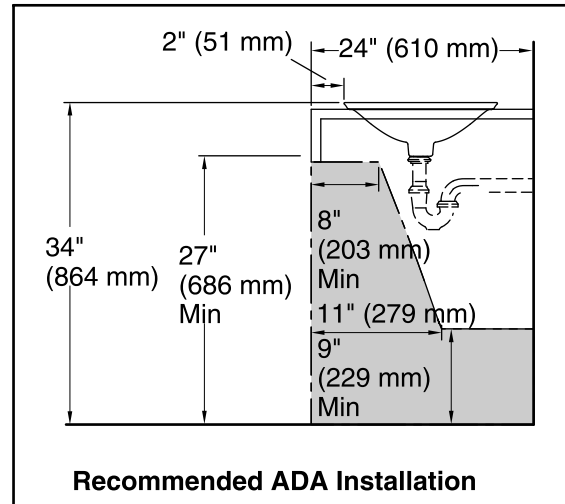

Technical Information

All product dimensions are nominal.

Bowl configuration:	Single
Installation:	Drop-in, Vessel
Bowl area (Only):	Diameter: 17-11/16" (449 mm) Bowl depth: 4" (102 mm) Water depth: 4" (102 mm)
Template:	1242827, required, included

Notes

Install this product according to the installation instructions.

NOTICE: Countertop manufacturer or cutter must use the current product template available at www.kohler.com, or by calling 1-800-4KOHLER. Kohler Co. is not responsible for cutout errors when the incorrect cutout template is used.

ADA compliant when installed to the specific requirements of these regulations.