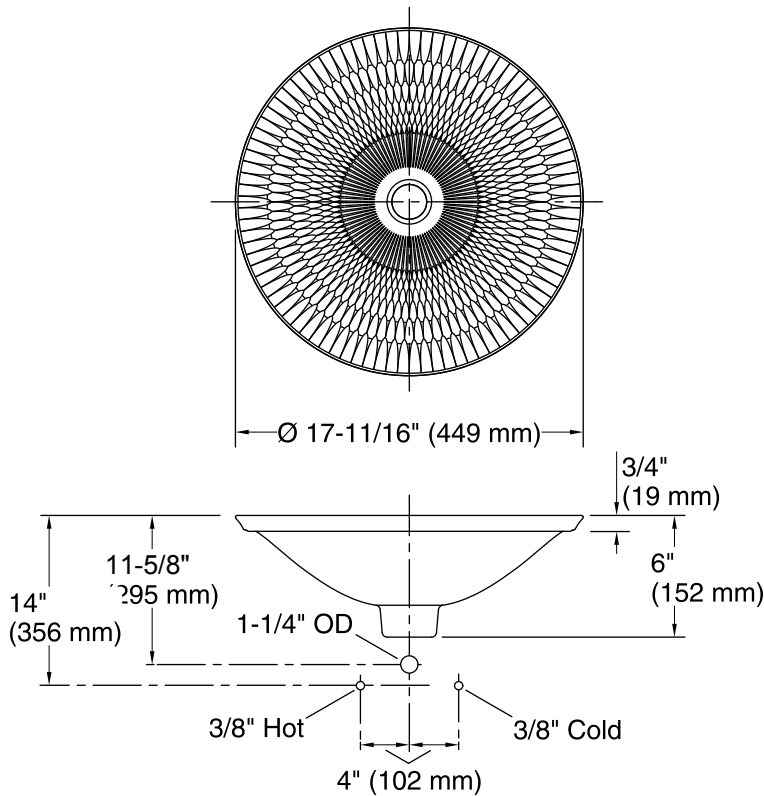

Technical Information

All product dimensions are nominal.

Bowl configuration:	Single
Installation:	Drop-in, Vessel
Bowl area (Only):	Diameter: 17-11/16" (449 mm) Bowl depth: 4" (102 mm) Water depth: 4" (102 mm)
Template:	1242827, required, included

Notes

Install this product according to the installation instructions.

NOTICE: Countertop manufacturer or cutter must use the current product template available at www.kohler.com, or by calling 1-800-4KOHLER. Kohler Co. is not responsible for cutout errors when the incorrect cutout template is used.

ADA compliant when installed to the specific requirements of these regulations.