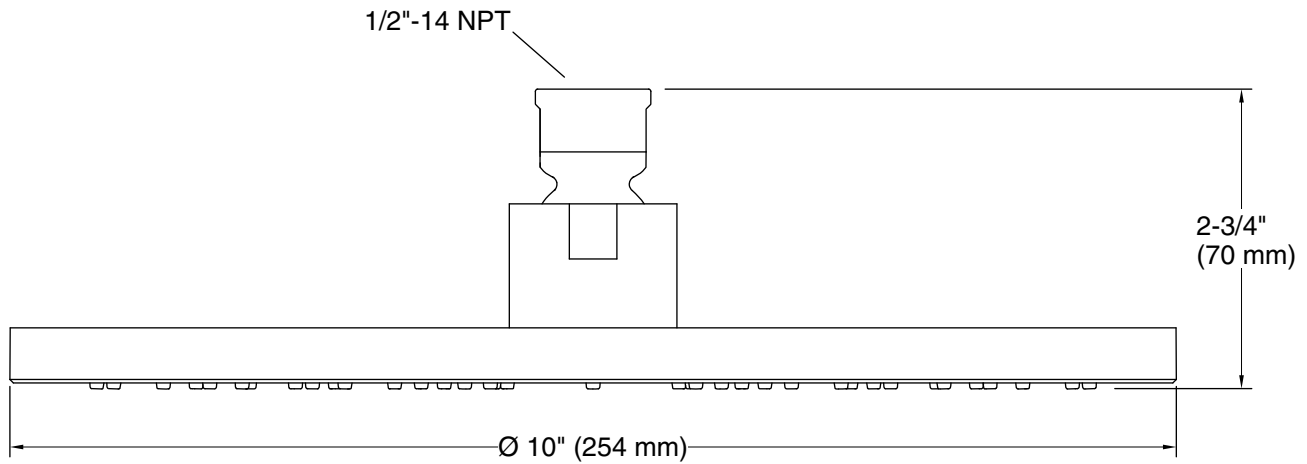

Technical Information

All product dimensions are nominal.

Showerhead/Body Spray:

Rated maximum flow: 2.5 gal/min (9.5 l/min)

Notes

Install this product according to the installation instructions.