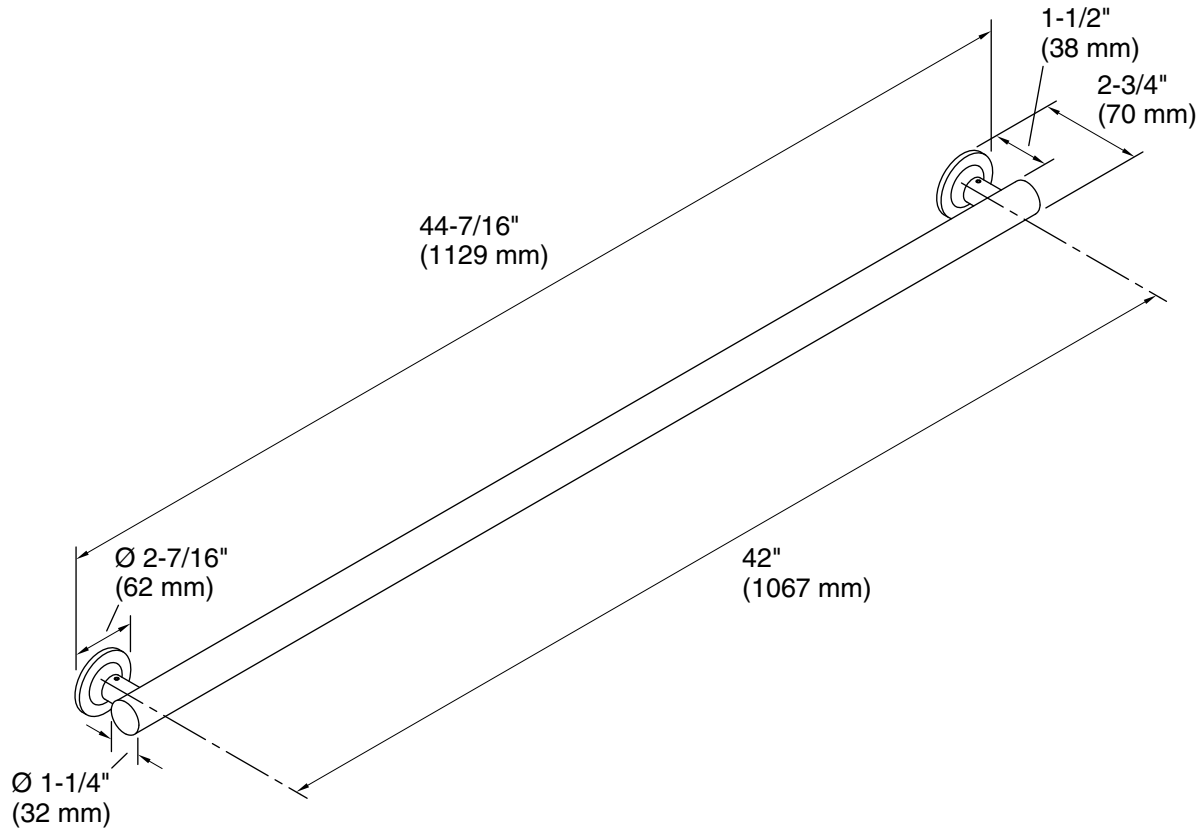

### Technical Information

All product dimensions are nominal.

Installation Type: Wall-mount

Material: Metal