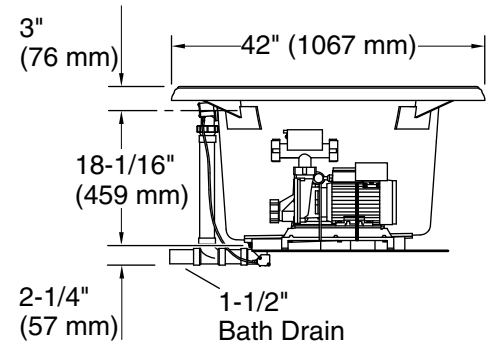

Included Components

Additional Components:
40" (1016 mm) cable

Codes/Standards

ASME A112.19.7/CSA B45.10
CSA B45.5/IAPMO Z124
ASTM E162
ASTM E662
UL 1795
CSA C22.2 No. 218.2

**KOHLER® Hydrotherapy Components
Five-Year Limited Warranty
KOHLER® Plastic Baths and Receptors
Lifetime Limited Warranty**

Drop-in Rim Detail

Blower Control Access
20" (508 mm) W x 15" (381 mm) H

Required Electrical Service

Two dedicated circuits required.

Pump: 120 V, 15 A, 60 Hz
Heater: 120 V, 15 A, 60 Hz

Technical Information

All product dimensions are nominal.

Installation: Drop-in
Basin area, bottom: 42" x 27" (1067 mm x 686 mm)
Basin area, top: 54" x 30" (1372 mm x 762 mm)
Weight: 129 lbs (58.5 kg)
Minimum floor load: 44 lbs/ft² (214.8 kg/m²)
Water depth: 16" (406 mm)
Water capacity: 81 gal (306.6 L)
Electrical component rating: Pump: 120 V, 7 A, 60 Hz
Heater: 120 V, 12 A, 60 Hz

Notes

Measure your actual product for rough-in details. Install this product according to the installation instructions.

The hot water supply should be 70% of the capacity of the bath or greater. Installations will vary.