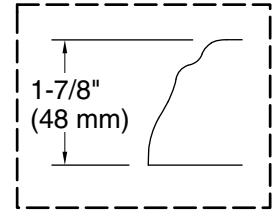

Included Components

Additional Components:
40" (1016 mm) cable

Codes/Standards

ASME A112.19.7/CSA B45.10
CSA B45.5/IAPMO Z124
ASTM E162
ASTM E662
UL 1795
CSA C22.2 No. 218.2

**KOHLER® Hydrotherapy Components
Five-Year Limited Warranty
KOHLER® Plastic Baths and Receptors
Lifetime Limited Warranty**

Drop-in Rim Detail

Blower Control Access
20" (508 mm) W x 15" (381 mm) H

Required Electrical Service

Two dedicated circuits required.

Pump: 120 V, 15 A, 60 Hz
Heater: 120 V, 15 A, 60 Hz

Technical Information

All product dimensions are nominal.

Installation: Drop-in
Basin area, bottom: 42" x 27" (1067 mm x 686 mm)
Basin area, top: 54" x 30" (1372 mm x 762 mm)
Weight: 129 lbs (58.5 kg)
Minimum floor load: 44 lbs/ft² (214.8 kg/m²)
Water depth: 16" (406 mm)
Water capacity: 81 gal (306.6 L)
Electrical component rating: Pump: 120 V, 7 A, 60 Hz
Heater: 120 V, 12 A, 60 Hz