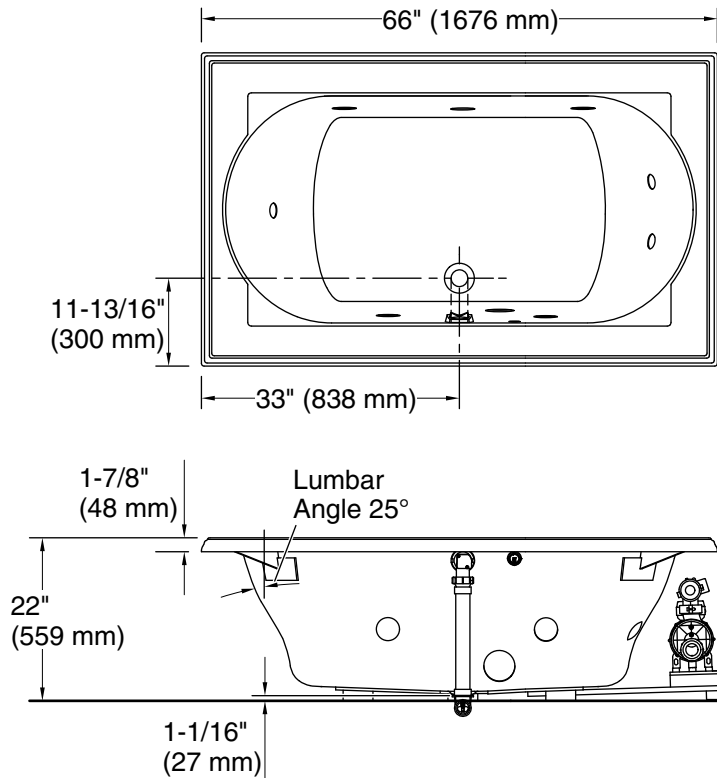

No change in measurements if connected with drain illustrated. (K-7161-AF)

Blower Control Access
20" (508 mm) W x 15" (381 mm) H

Required Electrical Service

Two dedicated circuits required.

Pump: 120 V, 15 A, 60 Hz
Heater: 120 V, 15 A, 60 Hz

Technical Information

All product dimensions are nominal.

Installation: Drop-in
Basin area, bottom: 42" x 27" (1067 mm x 686 mm)
Basin area, top: 54" x 30" (1372 mm x 762 mm)
Weight: 129 lbs (58.5 kg)
Minimum floor load: 44 lbs/ft² (214.8 kg/m²)
Water depth: 16" (406 mm)
Water capacity: 81 gal (306.6 L)
Electrical component rating: Pump: 120 V, 7 A, 60 Hz
Heater: 120 V, 12 A, 60 Hz

Notes

Measure your actual product for rough-in details. Install this product according to the installation instructions.

The hot water supply should be 70% of the capacity of the bath or greater. Installations will vary.