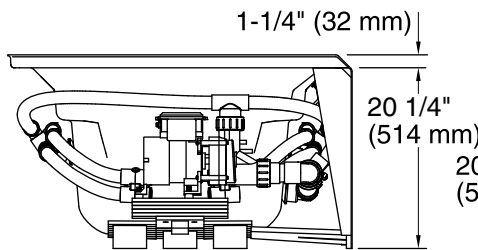

No change in measurements if connected with drain illustrated. (K-7272)

Required Electrical Service

Two dedicated circuits required, protected with Class A Ground-Fault Circuit-Interrupter (GFCI). Outside North America, this device may be known as a Residual Current Device (RCD).

Pump: 120 V, 15 A, 60 Hz
Heater: 120 V, 15 A, 60 Hz

Technical Information

All product dimensions are nominal.

Installation: Three-wall alcove
Drain location: Right
Basin area, bottom: 51-3/8" x 21" (1305 mm x 533 mm)
Basin area, top: 64-1/2" x 30-1/2" (1638 mm x 775 mm)
Weight: 140 lbs (63.5 kg)
Minimum floor load: 43 lbs/ft² (209.9 kg/m²)
Water depth: 15" (381 mm)
Water capacity: 72 gal (272.5 L)
Electrical component rating: Pump: 120 V, 7 A, 60 Hz
Heater: 120 V, 12.5 A, 60 Hz, 1500 W
Pump speed: Single
Minimum flat for door: 1-7/16" (36 mm)

Notes

Measure your actual product for rough-in details. Install this product according to the installation instructions.
The hot water supply should be 70% of the capacity of the bath or greater. Installations will vary.
ADA compliant when installed to the specific requirements of these regulations.