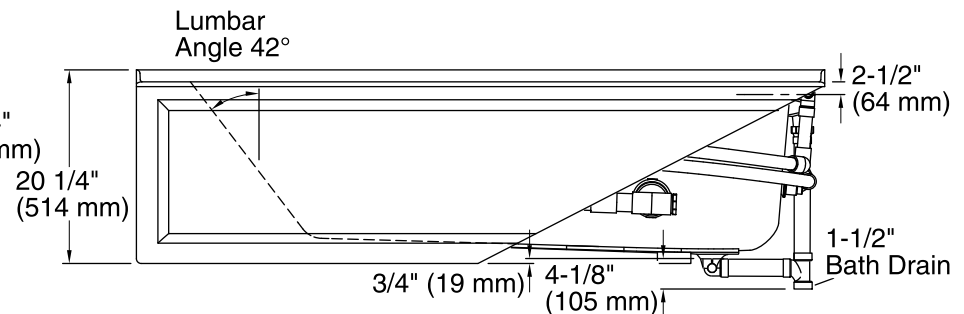

No change in measurements if connected with drain illustrated. (K-7272)

Required Electrical Service

Two dedicated circuits required, protected with Class A Ground-Fault Circuit-Interrupter (GFCI). Outside North America, this device may be known as a Residual Current Device (RCD).

Pump: 120 V, 15 A, 60 Hz
Heater: 120 V, 15 A, 60 Hz

Technical Information

All product dimensions are nominal.

Installation: Three-wall alcove
Drain location: Right
Basin area, bottom: 51-3/8" x 21" (1305 mm x 533 mm)
Basin area, top: 64-1/2" x 30-1/2" (1638 mm x 775 mm)
Weight: 140 lbs (63.5 kg)
Minimum floor load: 43 lbs/ft² (209.9 kg/m²)
Water depth: 15" (381 mm)
Water capacity: 72 gal (272.5 L)
Electrical component rating: Pump: 120 V, 7 A, 60 Hz
Heater: 120 V, 12.5 A, 60 Hz, 1500 W
Pump speed: Single
Minimum flat for door: 1-7/16" (36 mm)

Notes

Measure your actual product for rough-in details. Install this product according to the installation instructions.
The hot water supply should be 70% of the capacity of the bath or greater. Installations will vary.
ADA compliant when installed to the specific requirements of these regulations.