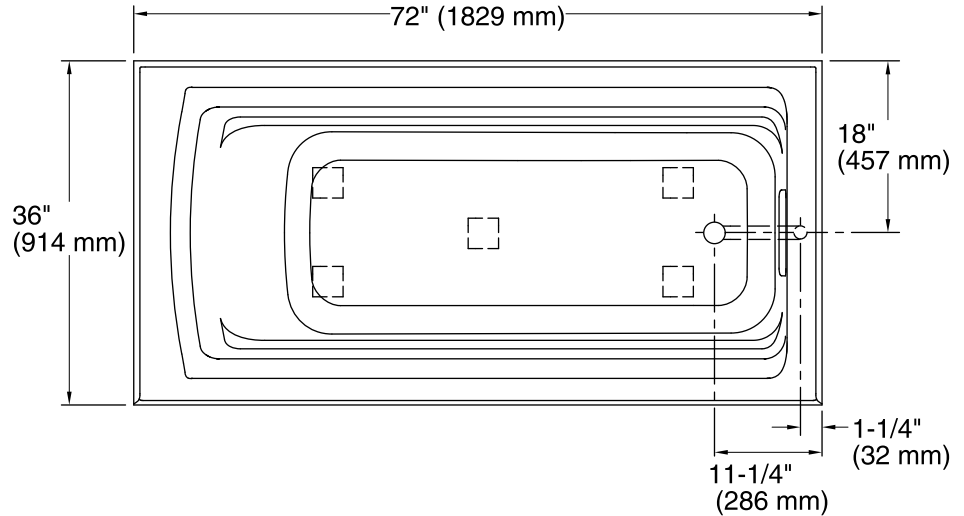

No change in measurements if connected with drain illustrated. (K-7272)

Required Electrical Service

Two dedicated circuits required, protected with Class A Ground-Fault Circuit-Interrupter (GFCI). Outside North America, this device may be known as a Residual Current Device (RCD).

Pump: 120 V, 15 A, 60 Hz
Heater: 120 V, 15 A, 60 Hz

Technical Information

All product dimensions are nominal.

Installation: Three-wall alcove
Drain location: Right
Basin area, bottom: 51-3/8" x 21" (1305 mm x 533 mm)
Basin area, top: 64-1/2" x 30-1/2" (1638 mm x 775 mm)
Weight: 140 lbs (63.5 kg)
Minimum floor load: 43 lbs/ft² (209.9 kg/m²)
Water depth: 15" (381 mm)
Water capacity: 72 gal (272.5 L)
Electrical component rating: Pump: 120 V, 7 A, 60 Hz
Heater: 120 V, 12.5 A, 60 Hz, 1500 W
Pump speed: Single
Minimum flat for door: 1-7/16" (36 mm)

Notes

Measure your actual product for rough-in details. Install this product according to the installation instructions.
The hot water supply should be 70% of the capacity of the bath or greater. Installations will vary.
ADA compliant when installed to the specific requirements of these regulations.