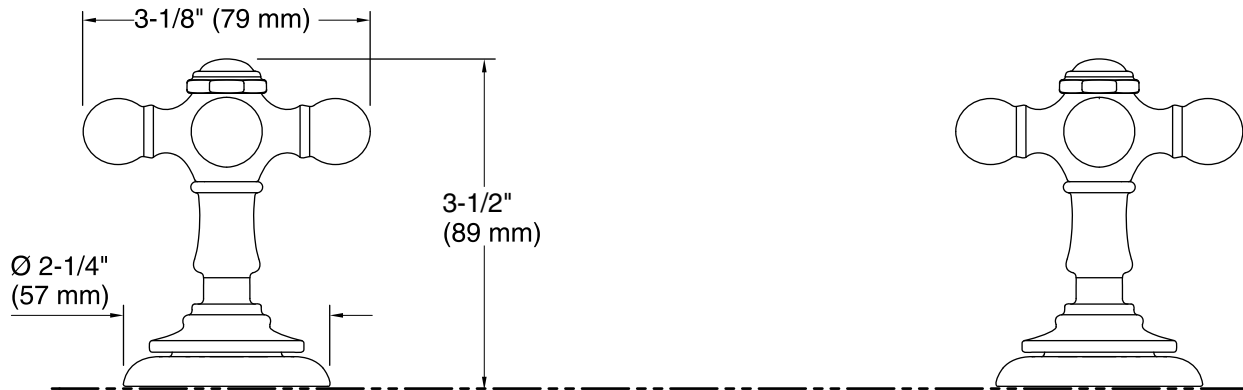

Features

- Two cross lever handles offer separate control of hot and cold water.
- Bath spout sold separately.
- Coordinates with other products in the Artifacts collection.

Material

- Premium metal construction.
- KOHLER finishes resist corrosion and tarnishing.

Installation

- Deck-mount

ADA

Codes/Standards

ASME A112.18.1/CSA B125.1
ADA
ICC/ANSI A117.1

KOHLER® Faucet Lifetime Limited Warranty

See website for detailed warranty information.

Available Color/Finishes

Technical Information

All product dimensions are nominal.

Notes

Install this product according to the installation instructions.

IMPORTANT! Artifacts deck-mount handles are only compatible with the valve included with the Artifacts deck-mount faucets. Do not install to a K-300 bath valve.