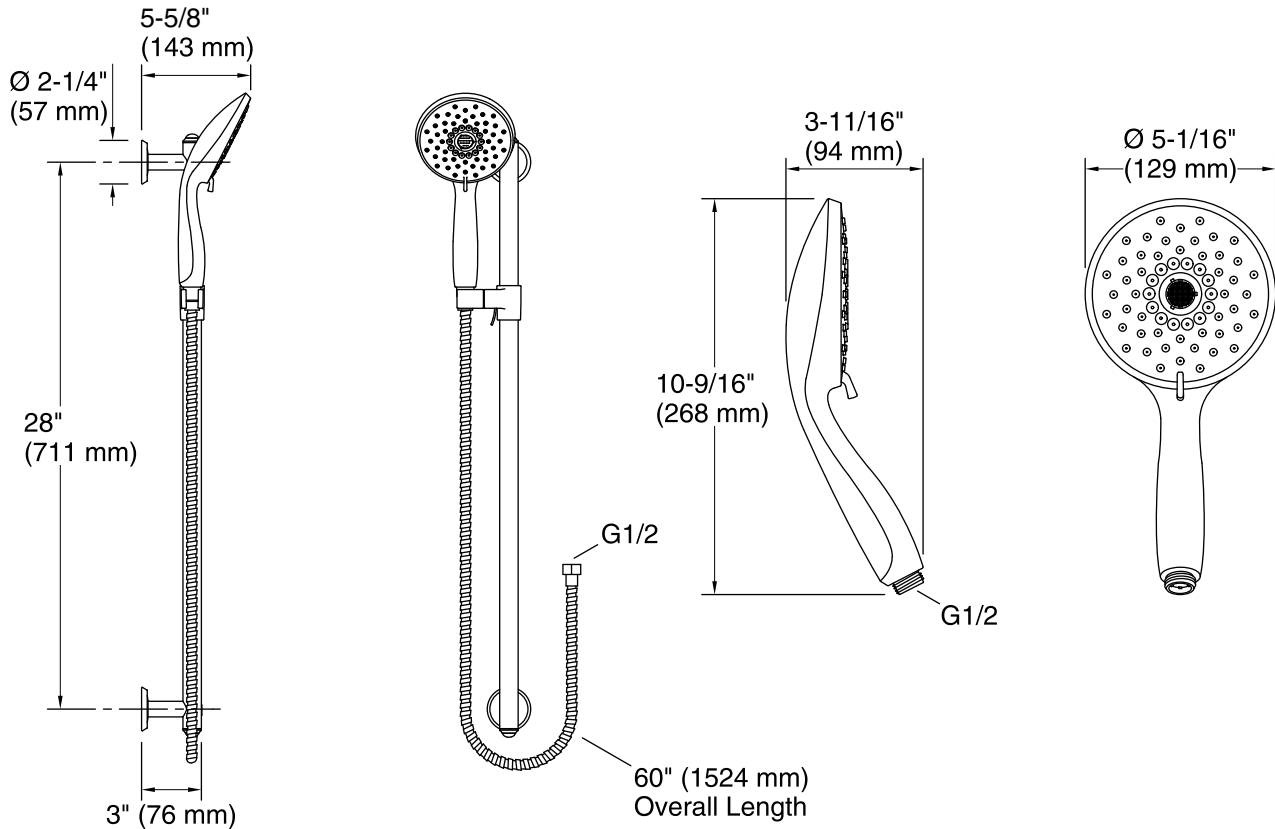

Features

- Includes Forté® 2.5-gpm multifunction handshower, 60" metal hose, 30" slidebar and transitional slidebar trim.
- Advanced spray engine provides three experiences: full coverage, pulsating massage and silk spray.
- Full coverage spray produces an encompassing spray for everyday use and utilizes Katalyst® air induction to create large, full drops.
- Pulsating massage spray targets sore muscles to ease away aches and pains.
- Silk spray releases a dense, luxurious spray ideal for rinsing.
- Thumb tab allows for a smooth transition between sprays.
- Combination of balance, weight, grip and angle makes this handshower comfortable and easy to use.
- MasterClean™ sprayface resists hard water buildup and is easy to clean.
- 2.5 gpm (gallons per minute) flow rate.
- 30" slidebar features adjustable mounting brackets for installation flexibility.
- Coordinates with Forté®, Alteo® and Refinia® faucets and accessories.

Available Colors/Finishes

Color tiles intended for reference only.

Color Code Description

	CP	Polished Chrome
	BN	Vibrant® Brushed Nickel

Technical Information

All product dimensions are nominal.

Handshower:

Rated maximum flow: 2.5 gal/min (9.5 l/min)

Pressure: 45 psi (3.1 bar)

Notes

Install this product according to the installation instructions.

IMPORTANT! The slide bar must be mounted to stud framing supports at both the top and bottom mounting locations. Plastic wall anchors will not support the slide bar. Do not use or depend on plastic wall anchors to attach the slide bar.

Plumbing codes may require that an atmospheric vacuum breaker be installed in-line to handshowers. Consult with local codes.

ADA, OBC compliant when installed to the specific requirements of these regulations.