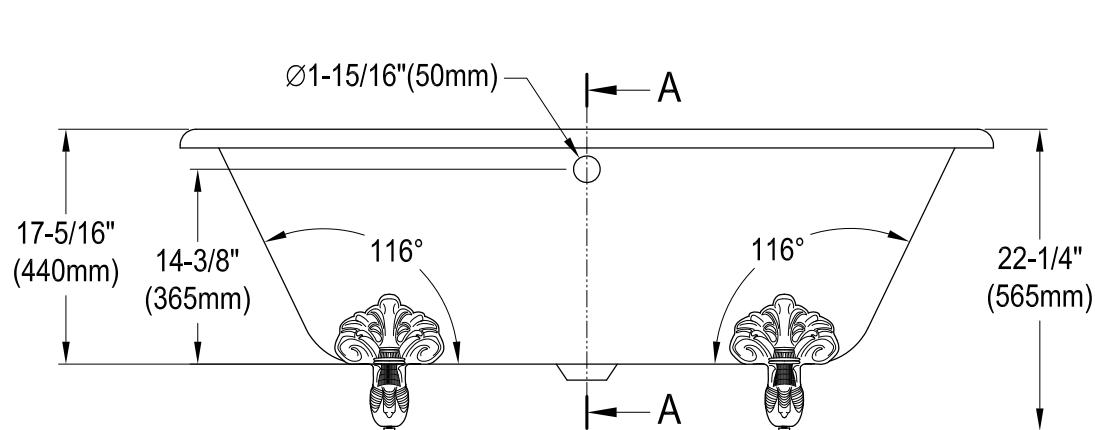

VCTND603017NB0,1,5,8

60" Cast Iron Clawfoot Tub

M10 x 20 (4 pcs)

Section A-A