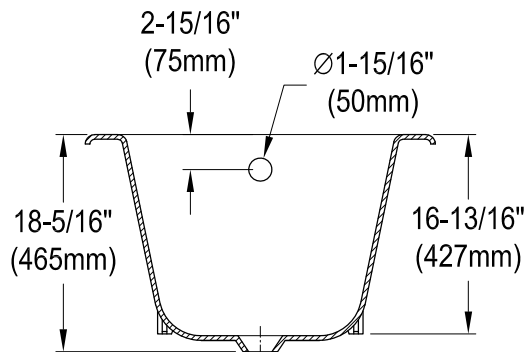

VCT7D6630NF0,1,5,8

67" Cast Iron Clawfoot Tub 7" Faucet Drillings

M10 x 20 (4 pcs)

Section A-A