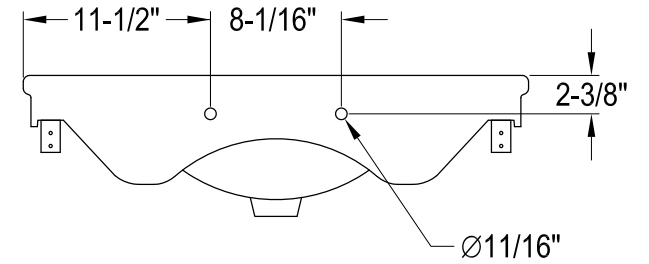

VPB1318

31" X 22" Ceramic Console Sink

Sink Back View