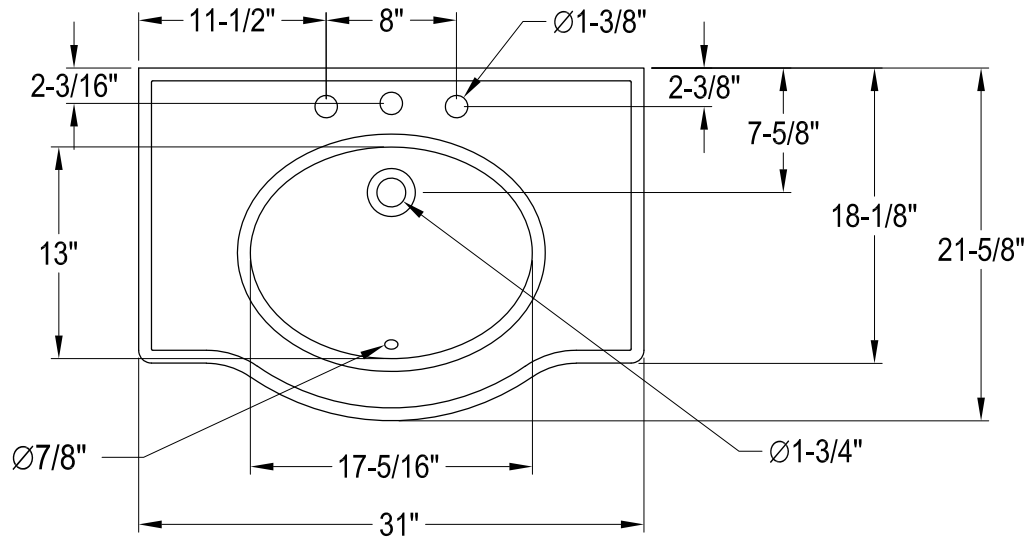

VPB1318

31" X 22" Ceramic Console Sink

Sink Back View