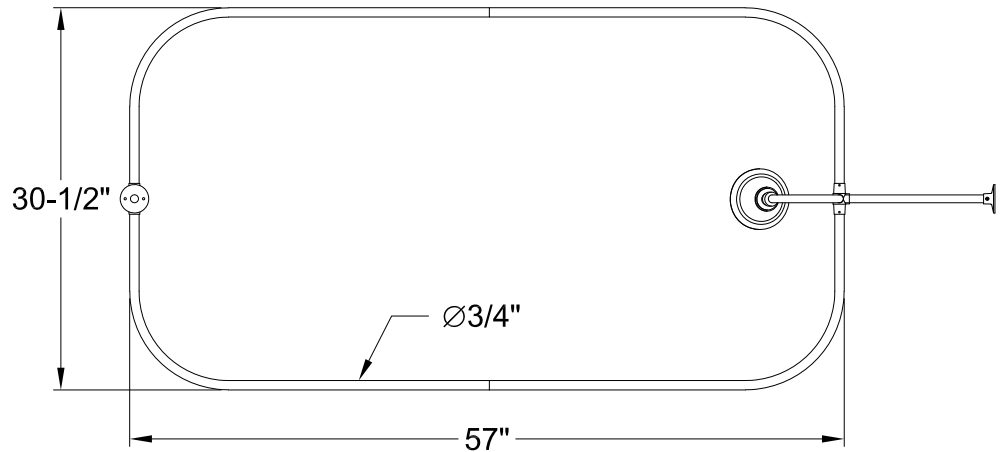

CCK1141,2,5,8AX

Shower Combo

CC460,1,2,3,5,6,7,8 Single Offset Bath Supply

CC2090,1,2,3,5,6,7,8 Tub Waste & Overflow