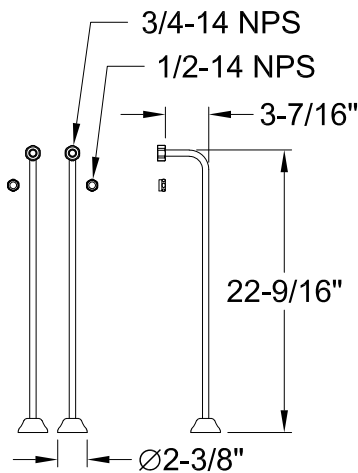

CCK1141,2,5,8AX

Shower Combo

CC460,1,2,3,5,6,7,8 Single Offset Bath Supply

CC2090,1,2,3,5,6,7,8 Tub Waste & Overflow