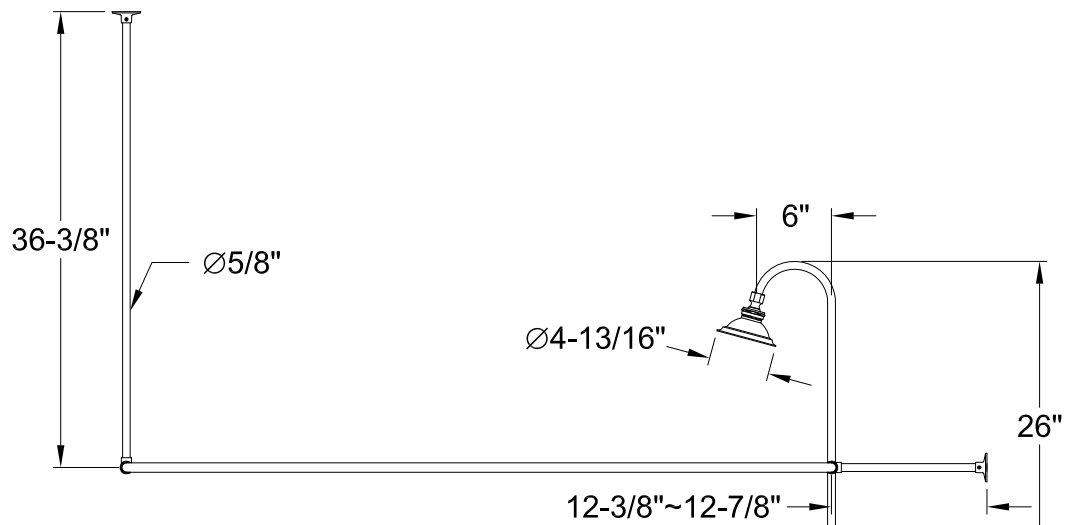

CCK1141,2,5,8AX

Shower Combo

CC460,1,2,3,5,6,7,8 Single Offset Bath Supply

CC2090,1,2,3,5,6,7,8 Tub Waste & Overflow