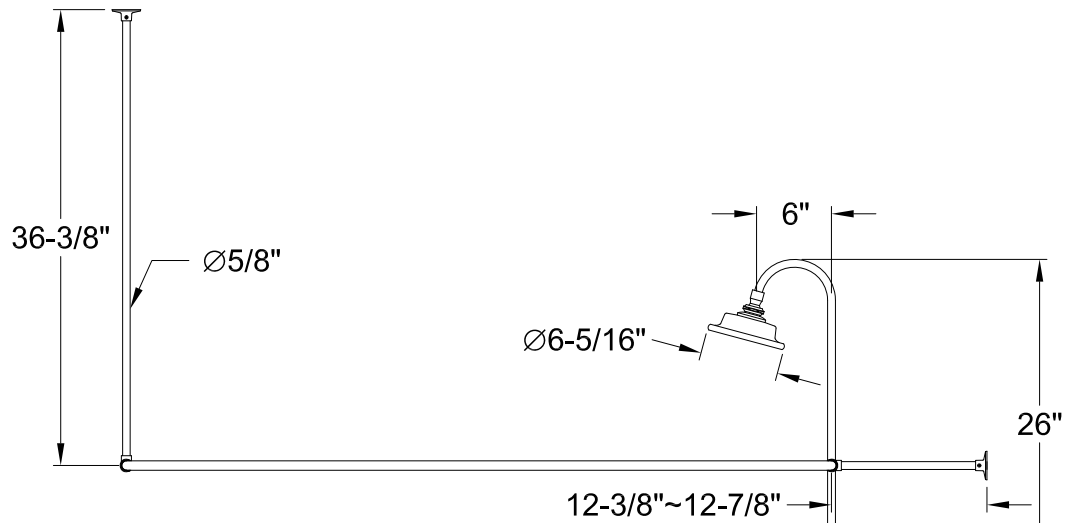

CCK1141,2,5,7,8PX

Shower Combo

CC460,1,2,3,5,6,7,8 Single Offset Bath Supply

CC2090,1,2,3,5,6,7,8 Tub Waste & Overflow