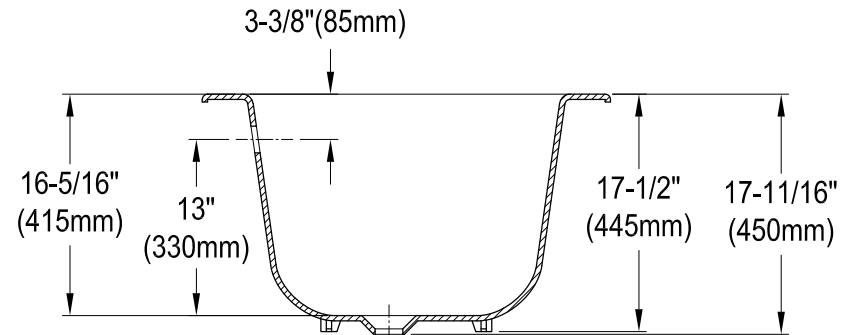

VCT7DS6130NC0,1,5,8

61" Cast Iron Clawfoot Tub With 7" Faucet Drillings

M10 x 20 (4 pcs)

Section A-A