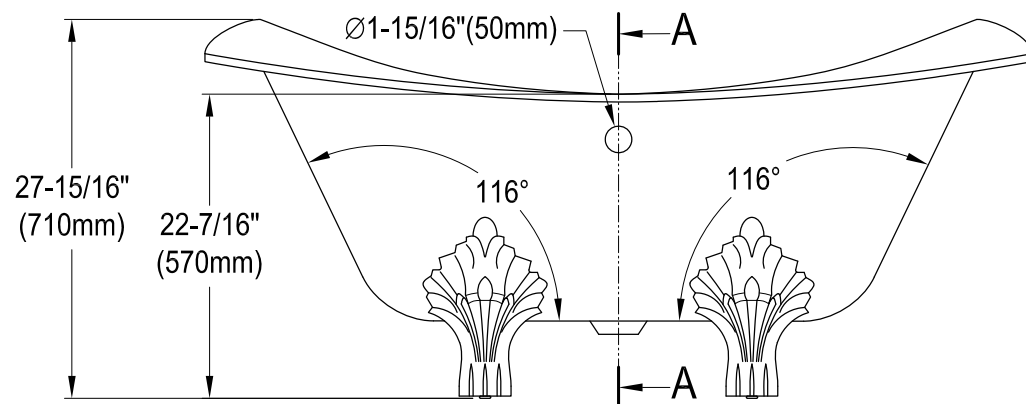

VCT7DS6130NC0,1,5,8

61" Cast Iron Clawfoot Tub With 7" Faucet Drillings

M10 x 20 (4 pcs)

Section A-A