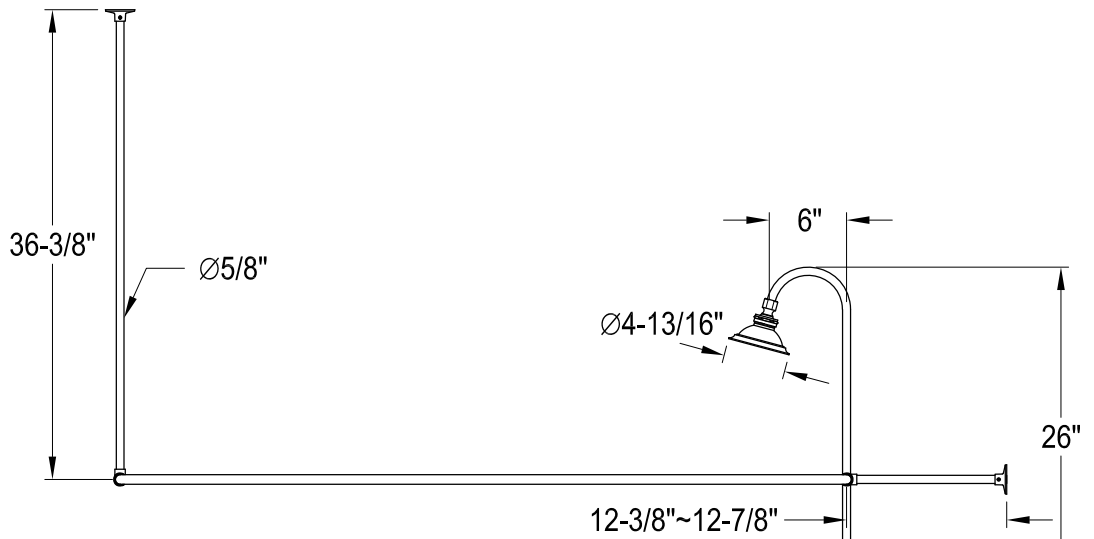

# CCK3141,2,5,8AL

Shower Combo

## CC461,2,5,8 Single Offset Bath Supply

## CC2091,2,5,8 Tub Waste & Overflow