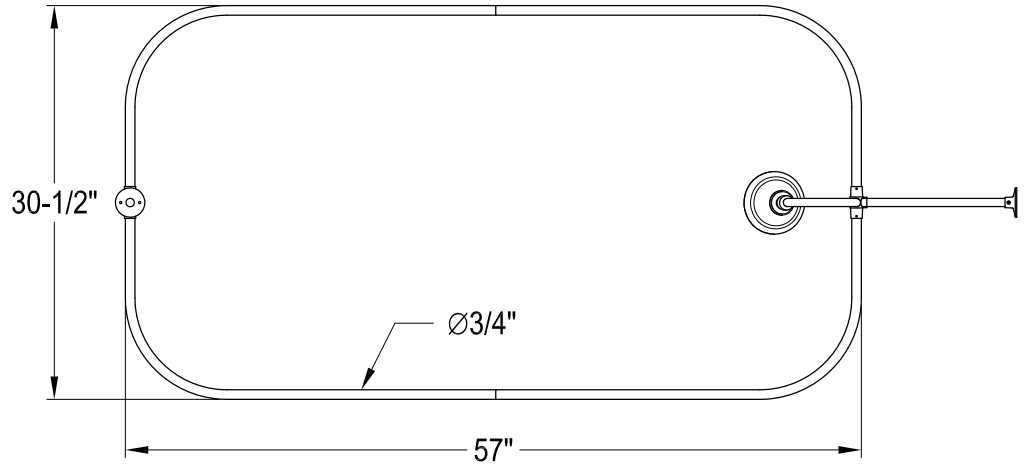

# CCK3141,2,5,8AL

Shower Combo

## CC461,2,5,8 Single Offset Bath Supply

## CC2091,2,5,8 Tub Waste & Overflow