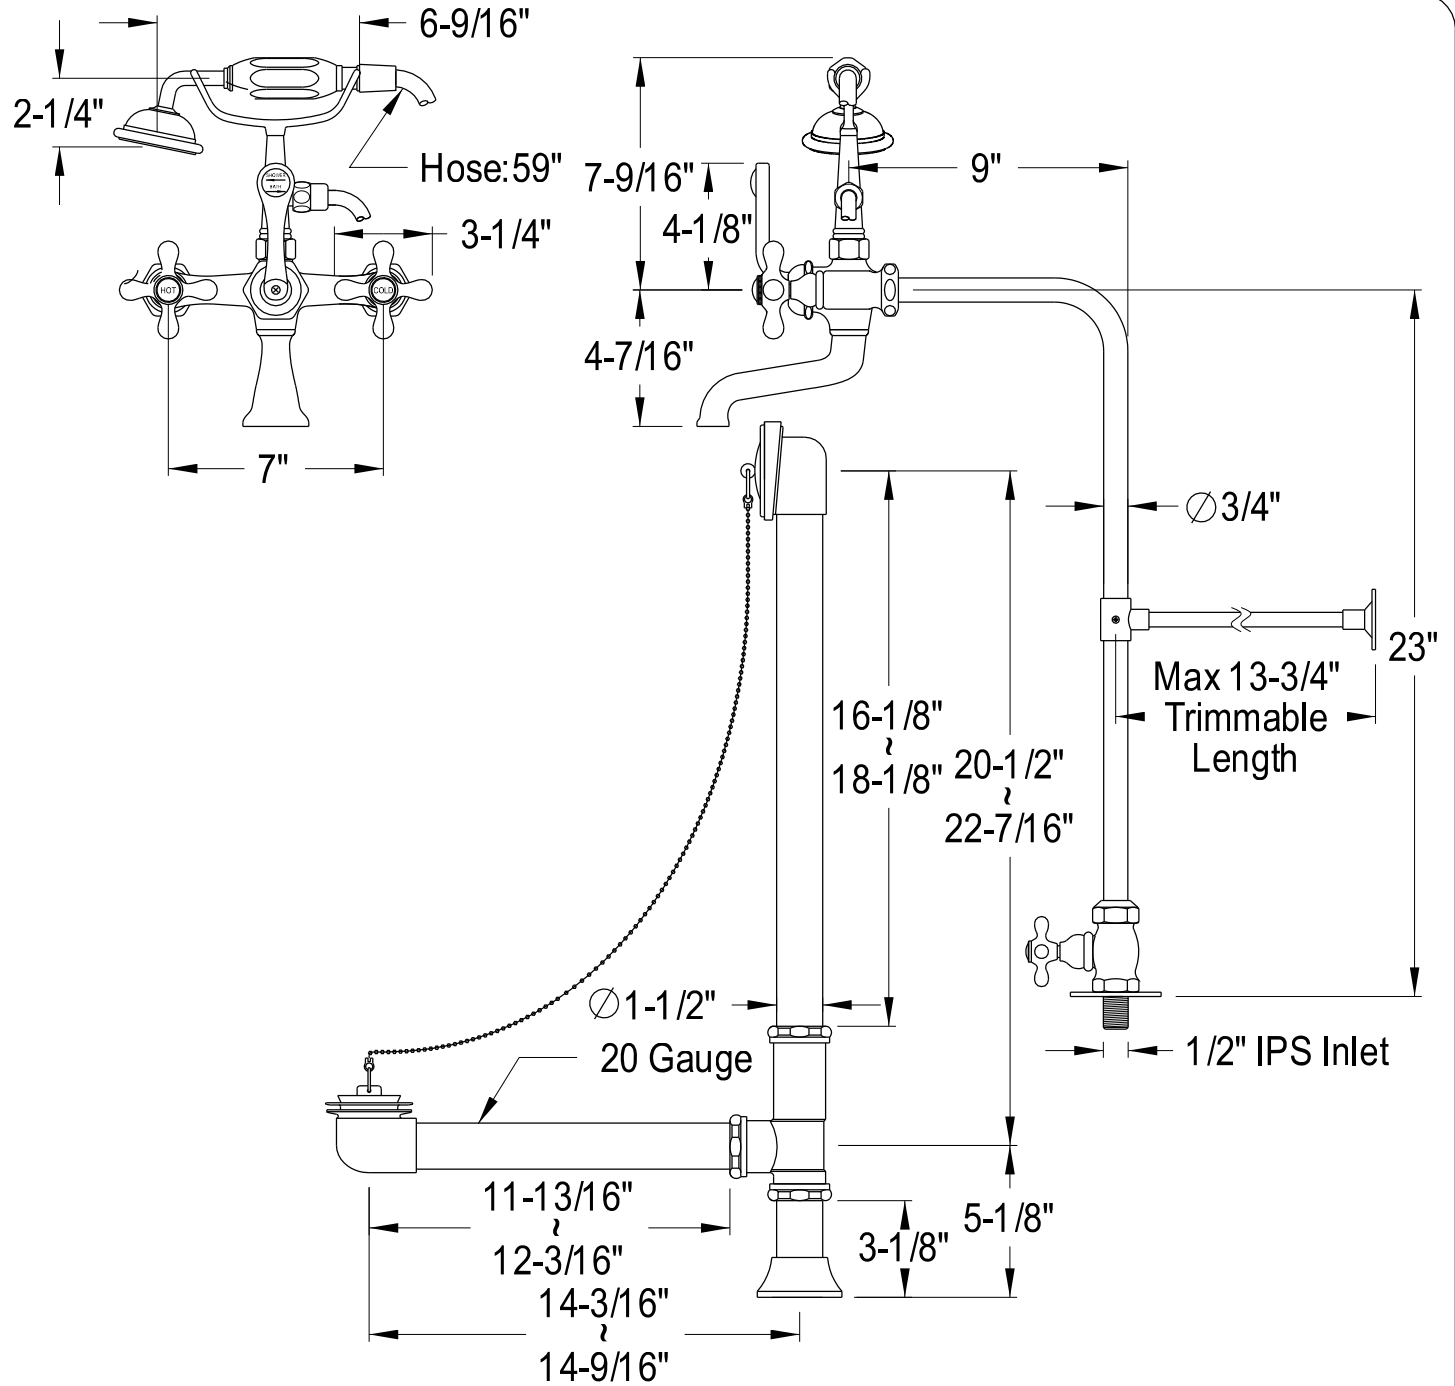

CCK5101, 2, 5, 8AX

Free-Standing Clawfoot Tub Faucet Combo

ABT135-1, 2, 5, 8
(Optional Wall Mount Parts Included)

CC431, 2, 5, 8
(Optional Wall Mount Parts Included)