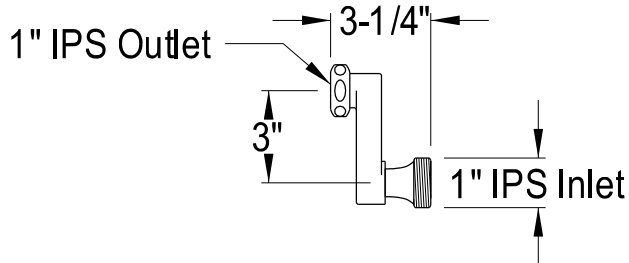

CCK5101, 2, 5, 8AX

Free-Standing Clawfoot Tub Faucet Combo

ABT135-1, 2, 5, 8
(Optional Wall Mount Parts Included)

CC431, 2, 5, 8
(Optional Wall Mount Parts Included)